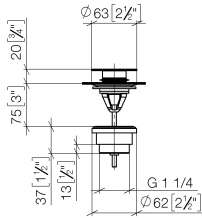

Basin Waste with push fastening 1 1/4" - Champagne (22kt Gold)

IMO

10 125 970

Fits: IMO, LULU, MADISON, MEM, TARA,
CL.1, LISSÉ, VAIA, META, CYO

	Champagne (22kt Gold)	10 125 970-47
	Chrome	10 125 970-00
	Brushed Platinum	10 125 970-06
	Platinum	10 125 970-08
	Durabress (23kt Gold)	10 125 970-09
	Dark Chrome	10 125 970-19
	Light Gold	10 125 970-26
	Brushed Light Gold	10 125 970-27
	Brushed Durabress (23kt Gold)	10 125 970-28
	Matte Black	10 125 970-33
	Platinum / Brushed Platinum	10 125 970-36
	Durabress / Brushed Durabress (23kt Gold)	10 125 970-38
	Brushed Bronze	10 125 970-42
	Brushed Champagne (22kt Gold)	10 125 970-46
	Brushed Chrome	10 125 970-93
	Brushed Dark Platinum	10 125 970-99

Basin Waste with push fastening 1 1/4" - Champagne (22kt Gold)

IMO

10 125 970

Only suitable for basins with an overflow.

10 125 970

mm [inches]

10 125 970

Product version from 10/1/2023

Parts for other finishes can be found here: [Chrome](#)

Basin Waste with push fastening 1 1/4" - Champagne (22kt Gold)

IMO

10 125 970

Spare parts list

Product version from 10/1/2023

No.	Item Number	Name	Quantity used	Delivery time
	04 31 20 096 00-47	plug	6	-