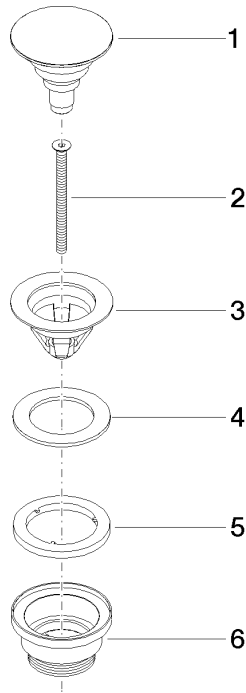

Basin Waste with push fastening 1 1/4" - Champagne (22kt Gold)

IMO

10 125 970

Fits: IMO, LULU, MADISON, MEM, TARA,
CL.1, LISSÉ, VAIA, META, CYO

	Champagne (22kt Gold)	10 125 970-47
	Chrome	10 125 970-00
	Brushed Platinum	10 125 970-06
	Platinum	10 125 970-08
	Durabress (23kt Gold)	10 125 970-09
	Dark Chrome	10 125 970-19
	Light Gold	10 125 970-26
	Brushed Light Gold	10 125 970-27
	Brushed Durabress (23kt Gold)	10 125 970-28
	Matte Black	10 125 970-33
	Platinum / Brushed Platinum	10 125 970-36
	Durabress / Brushed Durabress (23kt Gold)	10 125 970-38
	Brushed Bronze	10 125 970-42
	Brushed Champagne (22kt Gold)	10 125 970-46
	Brushed Chrome	10 125 970-93
	Brushed Dark Platinum	10 125 970-99

Basin Waste with push fastening 1 1/4" - Champagne (22kt Gold)

IMO

10 125 970

Only suitable for basins with an overflow.

10 125 970

mm [inches]

10 125 970

Product version from 10/1/2023

Parts for other finishes can be found here: [Chrome](#)

Basin Waste with push fastening 1 1/4" - Champagne (22kt Gold)

IMO

10 125 970

Spare parts list

Product version from 10/1/2023

No.	Item Number	Name	Quantity used	Delivery time
	04 31 20 096 00-47	plug	6	-