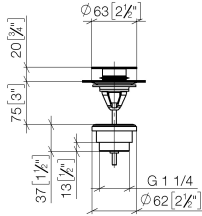

## Basin Waste with push fastening 1 1/4" - Champagne (22kt Gold)

IMO

10 125 970

Fits: IMO, LULU, MADISON, MEM, TARA,  
CL.1, LISSÉ, VAIA, META, CYO

	Champagne (22kt Gold)	10 125 970-47
	Chrome	10 125 970-00
	Brushed Platinum	10 125 970-06
	Platinum	10 125 970-08
	Durabress (23kt Gold)	10 125 970-09
	Dark Chrome	10 125 970-19
	Light Gold	10 125 970-26
	Brushed Light Gold	10 125 970-27
	Brushed Durabress (23kt Gold)	10 125 970-28
	Matte Black	10 125 970-33
	Platinum / Brushed Platinum	10 125 970-36
	Durabress / Brushed Durabress (23kt Gold)	10 125 970-38
	Brushed Bronze	10 125 970-42
	Brushed Champagne (22kt Gold)	10 125 970-46
	Brushed Chrome	10 125 970-93
	Brushed Dark Platinum	10 125 970-99

## Basin Waste with push fastening 1 1/4" - Champagne (22kt Gold)

---

IMO

10 125 970

Only suitable for basins with an overflow.

10 125 970

mm [inches]

10 125 970

**Product version from 10/1/2023**

Parts for other  
finishes can be found  
here: [Chrome](#)

Basin Waste with push fastening 1 1/4" - Champagne (22kt Gold)

IMO

10 125 970

**Spare parts list**

**Product version from 10/1/2023**