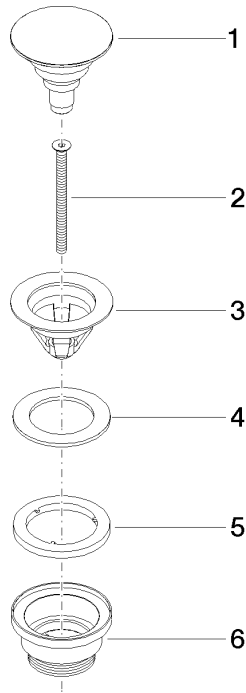

## Basin Waste with push fastening 1 1/4" - Champagne (22kt Gold)

IMO

10 125 970

Fits: IMO, LULU, MADISON, MEM, TARA,  
CL.1, LISSÉ, VAIA, META, CYO

	Champagne (22kt Gold)	10 125 970-47
	Chrome	10 125 970-00
	Brushed Platinum	10 125 970-06
	Platinum	10 125 970-08
	Durabress (23kt Gold)	10 125 970-09
	Dark Chrome	10 125 970-19
	Light Gold	10 125 970-26
	Brushed Light Gold	10 125 970-27
	Brushed Durabress (23kt Gold)	10 125 970-28
	Matte Black	10 125 970-33
	Platinum / Brushed Platinum	10 125 970-36
	Durabress / Brushed Durabress (23kt Gold)	10 125 970-38
	Brushed Bronze	10 125 970-42
	Brushed Champagne (22kt Gold)	10 125 970-46
	Brushed Chrome	10 125 970-93
	Brushed Dark Platinum	10 125 970-99

## Basin Waste with push fastening 1 1/4" - Champagne (22kt Gold)

---

IMO

10 125 970

Only suitable for basins with an overflow.

10 125 970

mm [inches]

10 125 970

**Product version from 10/1/2023**

Parts for other  
finishes can be found  
here: [Chrome](#)

Basin Waste with push fastening 1 1/4" - Champagne (22kt Gold)

IMO

10 125 970

**Spare parts list**

**Product version from 10/1/2023**

No.	Item Number	Name	Quantity used	Delivery time
	04 31 20 096 00-47	plug	6	-

Spare part can no longer be ordered, please order the replacement item