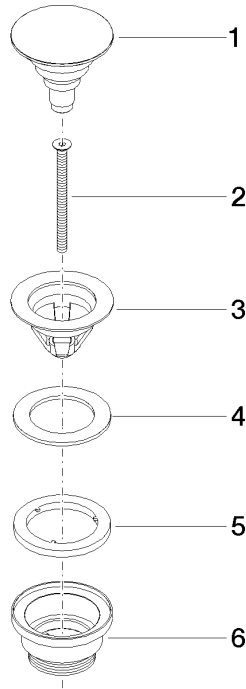

Basin Waste with push fastening 1 1/4" - Brushed Chrome

10 125 970 Product version from 10/1/2023

	Brushed Chrome	10 125 970-93
	Chrome	10 125 970-00
	Brushed Platinum	10 125 970-06
	Platinum	10 125 970-08
	Durabress (23kt Gold)	10 125 970-09
	Dark Chrome	10 125 970-19
	Light Gold	10 125 970-26
	Brushed Light Gold	10 125 970-27
	Brushed Durabress (23kt Gold)	10 125 970-28
	Matte Black	10 125 970-33
	Platinum / Brushed Platinum	10 125 970-36
	Durabress / Brushed Durabress (23kt Gold)	10 125 970-38
	Brushed Bronze	10 125 970-42
	Brushed Champagne (22kt Gold)	10 125 970-46
	Champagne (22kt Gold)	10 125 970-47
	Brushed Dark Platinum	10 125 970-99

Basin Waste with push fastening 1 1/4" - Brushed Chrome

10 125 970 Product version from 10/1/2023

Only suitable for basins with an overflow.

Basin Waste with push fastening 1 1/4" - Brushed Chrome

10 125 970 Product version from 10/1/2023

mm [inches]

Basin Waste with push fastening 1 1/4" - Brushed Chrome

10 125 970 Product version from 10/1/2023

Parts for other finishes can be found here: [Chrome](#)

Spare parts list

No.	Item Number	Name	Quantity used	Delivery time
1	04 31 20 096 00-93	plug	1	-
Spare part can no longer be ordered, please order the replacement item				
2	09 30 30 179 90	screw	1	2
3	09 11 01 038-93	cup	1	20
4	09 14 05 061 90	seal	1	2
5	09 14 03 153 90	seal	1	2
6	09 11 10 156-93	connection	1	20