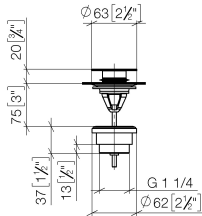

Basin Waste with push fastening 1 1/4" - Brushed Chrome

10 125 970 Product version from 10/1/2023

	Brushed Chrome	10 125 970-93
	Chrome	10 125 970-00
	Brushed Platinum	10 125 970-06
	Platinum	10 125 970-08
	Durabress (23kt Gold)	10 125 970-09
	Dark Chrome	10 125 970-19
	Light Gold	10 125 970-26
	Brushed Light Gold	10 125 970-27
	Brushed Durabress (23kt Gold)	10 125 970-28
	Matte Black	10 125 970-33
	Platinum / Brushed Platinum	10 125 970-36
	Durabress / Brushed Durabress (23kt Gold)	10 125 970-38
	Brushed Bronze	10 125 970-42
	Brushed Champagne (22kt Gold)	10 125 970-46
	Champagne (22kt Gold)	10 125 970-47
	Brushed Dark Platinum	10 125 970-99

Basin Waste with push fastening 1 1/4" - Brushed Chrome

10 125 970 Product version from 10/1/2023

Only suitable for basins with an overflow.

Basin Waste with push fastening 1 1/4" - Brushed Chrome

10 125 970 Product version from 10/1/2023

mm [inches]

Basin Waste with push fastening 1 1/4" - Brushed Chrome

10 125 970 Product version from 10/1/2023

Parts for other finishes can be found here: [Chrome](#)

Spare parts list

No.	Item Number	Name	Quantity used	Delivery time
1	04 31 20 096 00-93	plug	1	-
Spare part can no longer be ordered, please order the replacement item				
2	09 30 30 179 90	screw	1	2
3	09 11 01 038-93	cup	1	20
4	09 14 05 061 90	seal	1	2
5	09 14 03 153 90	seal	1	2
6	09 11 10 156-93	connection	1	20