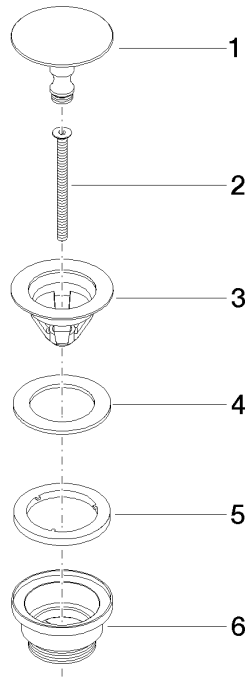

Basin Waste without press-closing 1 1/4" - Chrome

IMO

10 126 970

Fits: IMO, LULU, MADISON, MEM, TARA,
CL.1, LISSÉ, VAIA, META, CYO

	Chrome	10 126 970-00
	Brushed Platinum	10 126 970-06
	Platinum	10 126 970-08
	Durabress (23kt Gold)	10 126 970-09
	Dark Chrome	10 126 970-19
	Light Gold	10 126 970-26
	Brushed Light Gold	10 126 970-27
	Brushed Durabress (23kt Gold)	10 126 970-28
	Matte Black	10 126 970-33
	Brushed Bronze	10 126 970-42
	Brushed Champagne (22kt Gold)	10 126 970-46
	Champagne (22kt Gold)	10 126 970-47
	Brushed Chrome	10 126 970-93
	Brushed Dark Platinum	10 126 970-99

Basin Waste without press-closing 1 1/4" - Chrome

IMO

10 126 970

Only suitable for sinks without an overflow.

10 126 970

mm [inches]

10 126 970

Product version from 10/1/2023

Parts for other
finishes can be found
here: Brushed
Platinum

Basin Waste without press-closing 1 1/4" - Chrome

IMO

10 126 970

Spare parts list

Product version from 10/1/2023

No.	Item Number	Name	Quantity used	Delivery time
	09 31 20 097-00	plug	6	10