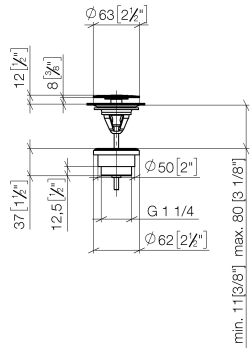

Basin Waste without press-closing 1 1/4" - Chrome

IMO

10 126 970

Fits: IMO, LULU, MADISON, MEM, TARA,
CL.1, LISSÉ, VAIA, META, CYO

	Chrome	10 126 970-00
	Brushed Platinum	10 126 970-06
	Platinum	10 126 970-08
	Durabress (23kt Gold)	10 126 970-09
	Dark Chrome	10 126 970-19
	Light Gold	10 126 970-26
	Brushed Light Gold	10 126 970-27
	Brushed Durabress (23kt Gold)	10 126 970-28
	Matte Black	10 126 970-33
	Brushed Bronze	10 126 970-42
	Brushed Champagne (22kt Gold)	10 126 970-46
	Champagne (22kt Gold)	10 126 970-47
	Brushed Chrome	10 126 970-93
	Brushed Dark Platinum	10 126 970-99

Basin Waste without press-closing 1 1/4" - Chrome

IMO

10 126 970

Only suitable for sinks without an overflow.

10 126 970

mm [inches]

10 126 970

Product version from 10/1/2023

Parts for other
finishes can be found
here: Brushed
Platinum

Basin Waste without press-closing 1 1/4" - Chrome

IMO

10 126 970

Spare parts list

Product version from 10/1/2023

No.	Item Number	Name	Quantity used	Delivery time
	09 31 20 097-00	plug	6	10