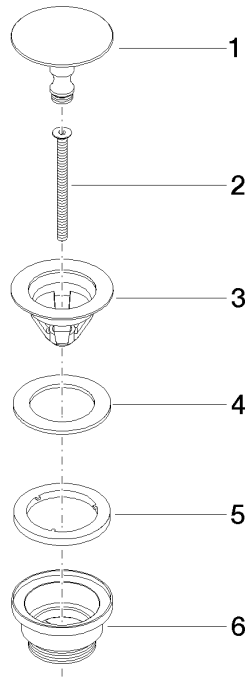

**Basin Waste without press-closing 1 1/4" - Brushed Platinum**

IMO

10 126 970

Fits: IMO, LULU, MADISON, MEM, TARA,  
CL.1, LISSÉ, VAIA, META, CYO

	Brushed Platinum	10 126 970-06
	Chrome	10 126 970-00
	Platinum	10 126 970-08
	Durabress (23kt Gold)	10 126 970-09
	Dark Chrome	10 126 970-19
	Light Gold	10 126 970-26
	Brushed Light Gold	10 126 970-27
	Brushed Durabress (23kt Gold)	10 126 970-28
	Matte Black	10 126 970-33
	Brushed Bronze	10 126 970-42
	Brushed Champagne (22kt Gold)	10 126 970-46
	Champagne (22kt Gold)	10 126 970-47
	Brushed Chrome	10 126 970-93
	Brushed Dark Platinum	10 126 970-99

## Basin Waste without press-closing 1 1/4" - Brushed Platinum

---

IMO

10 126 970

Only suitable for sinks without an overflow.

10 126 970

mm [inches]

10 126 970

**Product version from 10/1/2023**

Parts for other  
finishes can be found  
here: [Chrome](#)

Basin Waste without press-closing 1 1/4" - Brushed Platinum

IMO

10 126 970

**Spare parts list**

**Product version from 10/1/2023**

No.	Item Number	Name	Quantity used	Delivery time
	09 31 20 097-06	plug	6	10