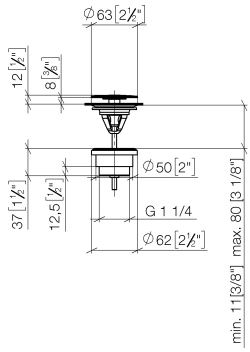

**Basin Waste without press-closing 1 1/4" - Brushed Platinum**

IMO

10 126 970

Fits: IMO, LULU, MADISON, MEM, TARA,  
CL.1, LISSÉ, VAIA, META, CYO

	Brushed Platinum	10 126 970-06
	Chrome	10 126 970-00
	Platinum	10 126 970-08
	Durabress (23kt Gold)	10 126 970-09
	Dark Chrome	10 126 970-19
	Light Gold	10 126 970-26
	Brushed Light Gold	10 126 970-27
	Brushed Durabress (23kt Gold)	10 126 970-28
	Matte Black	10 126 970-33
	Brushed Bronze	10 126 970-42
	Brushed Champagne (22kt Gold)	10 126 970-46
	Champagne (22kt Gold)	10 126 970-47
	Brushed Chrome	10 126 970-93
	Brushed Dark Platinum	10 126 970-99

## Basin Waste without press-closing 1 1/4" - Brushed Platinum

---

IMO

10 126 970

Only suitable for sinks without an overflow.

10 126 970

mm [inches]

10 126 970

**Product version from 10/1/2023**

Parts for other  
finishes can be found  
here: [Chrome](#)

Basin Waste without press-closing 1 1/4" - Brushed Platinum

IMO

10 126 970

**Spare parts list**

**Product version from 10/1/2023**

No.	Item Number	Name	Quantity used	Delivery time
	09 31 20 097-06	plug	6	10