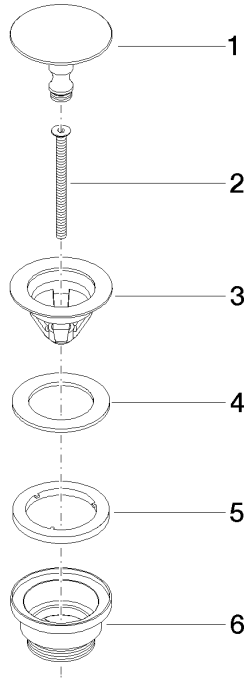

Basin Waste without press-closing 1 1/4" - Brushed Platinum

IMO

10 126 970

Fits: IMO, LULU, MADISON, MEM, TARA,
CL.1, LISSÉ, VAIA, META, CYO

	Brushed Platinum	10 126 970-06
	Chrome	10 126 970-00
	Platinum	10 126 970-08
	Durabress (23kt Gold)	10 126 970-09
	Dark Chrome	10 126 970-19
	Light Gold	10 126 970-26
	Brushed Light Gold	10 126 970-27
	Brushed Durabress (23kt Gold)	10 126 970-28
	Matte Black	10 126 970-33
	Brushed Bronze	10 126 970-42
	Brushed Champagne (22kt Gold)	10 126 970-46
	Champagne (22kt Gold)	10 126 970-47
	Brushed Chrome	10 126 970-93
	Brushed Dark Platinum	10 126 970-99

Basin Waste without press-closing 1 1/4" - Brushed Platinum

IMO

10 126 970

Only suitable for sinks without an overflow.

10 126 970

mm [inches]

10 126 970

Product version from 10/1/2023

Parts for other
finishes can be found
here: [Chrome](#)

Basin Waste without press-closing 1 1/4" - Brushed Platinum

IMO

10 126 970

Spare parts list

Product version from 10/1/2023

No.	Item Number	Name	Quantity used	Delivery time
	09 31 20 097-06	plug	6	10