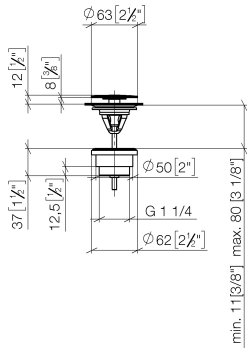

Basin Waste without press-closing 1 1/4" - Brushed Platinum

IMO

10 126 970

Fits: IMO, LULU, MADISON, MEM, TARA,
CL.1, LISSÉ, VAIA, META, CYO

	Brushed Platinum	10 126 970-06
	Chrome	10 126 970-00
	Platinum	10 126 970-08
	Durabress (23kt Gold)	10 126 970-09
	Dark Chrome	10 126 970-19
	Light Gold	10 126 970-26
	Brushed Light Gold	10 126 970-27
	Brushed Durabress (23kt Gold)	10 126 970-28
	Matte Black	10 126 970-33
	Brushed Bronze	10 126 970-42
	Brushed Champagne (22kt Gold)	10 126 970-46
	Champagne (22kt Gold)	10 126 970-47
	Brushed Chrome	10 126 970-93
	Brushed Dark Platinum	10 126 970-99

Basin Waste without press-closing 1 1/4" - Brushed Platinum

IMO

10 126 970

Only suitable for sinks without an overflow.

10 126 970

mm [inches]

10 126 970

Product version from 10/1/2023

Parts for other
finishes can be found
here: [Chrome](#)

Basin Waste without press-closing 1 1/4" - Brushed Platinum

IMO

10 126 970

Spare parts list

Product version from 10/1/2023

No.	Item Number	Name	Quantity used	Delivery time
	09 31 20 097-06	plug	6	10