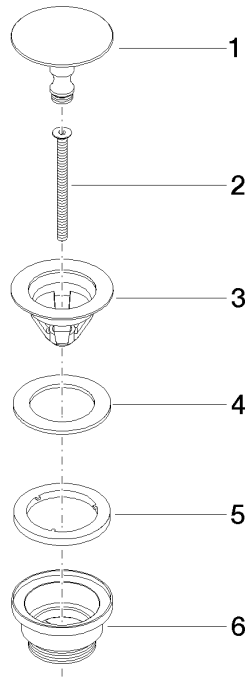

Basin Waste without press-closing 1 1/4" - Platinum

IMO

10 126 970

Fits: IMO, LULU, MADISON, MEM, TARA,
CL.1, LISSÉ, VAIA, META, CYO

	Platinum	10 126 970-08
	Chrome	10 126 970-00
	Brushed Platinum	10 126 970-06
	Durabress (23kt Gold)	10 126 970-09
	Dark Chrome	10 126 970-19
	Light Gold	10 126 970-26
	Brushed Light Gold	10 126 970-27
	Brushed Durabress (23kt Gold)	10 126 970-28
	Matte Black	10 126 970-33
	Brushed Bronze	10 126 970-42
	Brushed Champagne (22kt Gold)	10 126 970-46
	Champagne (22kt Gold)	10 126 970-47
	Brushed Chrome	10 126 970-93
	Brushed Dark Platinum	10 126 970-99

Basin Waste without press-closing 1 1/4" - Platinum

IMO

10 126 970

Only suitable for sinks without an overflow.

10 126 970

Product version from 10/1/2023

Parts for other
finishes can be found
here: [Chrome](#)

Basin Waste without press-closing 1 1/4" - Platinum

IMO

10 126 970

Spare parts list

Product version from 10/1/2023

No.	Item Number	Name	Quantity used	Delivery time
	09 31 20 097-08	plug	6	60