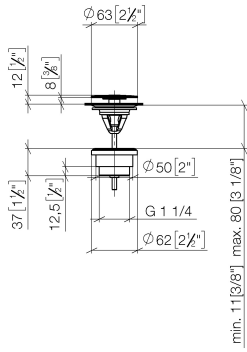

## Basin Waste without press-closing 1 1/4" - Light Gold

---

IMO

10 126 970

Only suitable for sinks without an overflow.

10 126 970

mm [inches]

10 126 970

**Product version from 10/1/2023**

Parts for other  
finishes can be found  
here: [Chrome](#)

Basin Waste without press-closing 1 1/4" - Light Gold

IMO

10 126 970

**Spare parts list**

**Product version from 10/1/2023**

No.	Item Number	Name	Quantity used	Delivery time
	09 31 20 097-26	plug	6	60