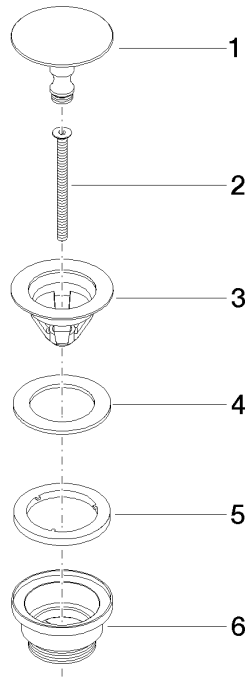

**Basin Waste without press-closing 1 1/4" - Light Gold**

IMO

10 126 970

Fits: IMO, LULU, MADISON, MEM, TARA,  
CL.1, LISSÉ, VAIA, META, CYO

	Light Gold	10 126 970-26
	Chrome	10 126 970-00
	Brushed Platinum	10 126 970-06
	Platinum	10 126 970-08
	Durabress (23kt Gold)	10 126 970-09
	Dark Chrome	10 126 970-19
	Brushed Light Gold	10 126 970-27
	Brushed Durabress (23kt Gold)	10 126 970-28
	Matte Black	10 126 970-33
	Brushed Bronze	10 126 970-42
	Brushed Champagne (22kt Gold)	10 126 970-46
	Champagne (22kt Gold)	10 126 970-47
	Brushed Chrome	10 126 970-93
	Brushed Dark Platinum	10 126 970-99

## Basin Waste without press-closing 1 1/4" - Light Gold

---

IMO

10 126 970

Only suitable for sinks without an overflow.

10 126 970

mm [inches]

10 126 970

**Product version from 10/1/2023**

Parts for other  
finishes can be found  
here: [Chrome](#)

Basin Waste without press-closing 1 1/4" - Light Gold

IMO

10 126 970

**Spare parts list**

**Product version from 10/1/2023**

No.	Item Number	Name	Quantity used	Delivery time
	09 31 20 097-26	plug	6	60