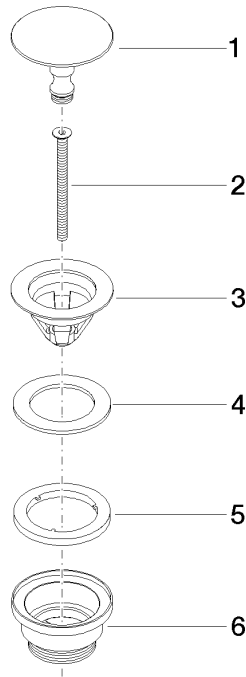

10 126 970

Fits: IMO, LULU, MADISON, MEM, TARA,
CL.1, LISSÉ, VAIA, META, CYO

	Matte Black	10 126 970-33
	Chrome	10 126 970-00
	Brushed Platinum	10 126 970-06
	Platinum	10 126 970-08
	Durabross (23kt Gold)	10 126 970-09
	Dark Chrome	10 126 970-19
	Light Gold	10 126 970-26
	Brushed Light Gold	10 126 970-27
	Brushed Durabross (23kt Gold)	10 126 970-28
	Brushed Bronze	10 126 970-42
	Brushed Champagne (22kt Gold)	10 126 970-46
	Champagne (22kt Gold)	10 126 970-47
	Brushed Chrome	10 126 970-93
	Brushed Dark Platinum	10 126 970-99

Basin Waste without press-closing 1 1/4" - Matte Black

IMO

10 126 970

Only suitable for sinks without an overflow.

10 126 970

Product version from 10/1/2023

Parts for other
finishes can be found
here: [Chrome](#)

Basin Waste without press-closing 1 1/4" - Matte Black

IMO

10 126 970

Spare parts list

Product version from 10/1/2023

No.	Item Number	Name	Quantity used	Delivery time
	09 31 20 097-33	plug	6	30