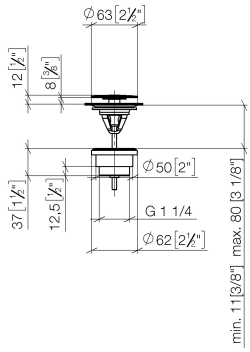

## Basin Waste without press-closing 1 1/4" - Brushed Champagne (22kt Gold)

IMO

10 126 970

Fits: IMO, LULU, MADISON, MEM, TARA,  
CL.1, LISSÉ, VAIA, META, CYO

	Brushed Champagne (22kt Gold)	10 126 970-46
	Chrome	10 126 970-00
	Brushed Platinum	10 126 970-06
	Platinum	10 126 970-08
	Durabress (23kt Gold)	10 126 970-09
	Dark Chrome	10 126 970-19
	Light Gold	10 126 970-26
	Brushed Light Gold	10 126 970-27
	Brushed Durabress (23kt Gold)	10 126 970-28
	Matte Black	10 126 970-33
	Brushed Bronze	10 126 970-42
	Champagne (22kt Gold)	10 126 970-47
	Brushed Chrome	10 126 970-93
	Brushed Dark Platinum	10 126 970-99

## Basin Waste without press-closing 1 1/4" - Brushed Champagne (22kt Gold)

---

IMO

10 126 970

Only suitable for sinks without an overflow.

10 126 970

mm [inches]

10 126 970

## Basin Waste without press-closing 1 1/4" - Brushed Champagne (22kt Gold)

---

IMO

10 126 970