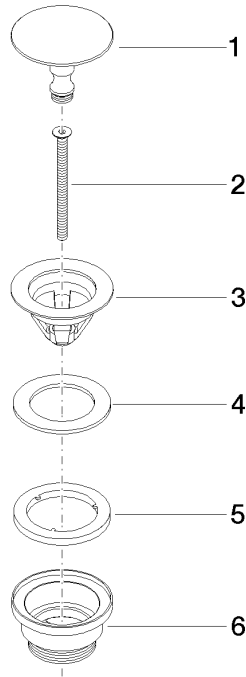

## Basin Waste without press-closing 1 1/4" - Brushed Champagne (22kt Gold)

IMO

10 126 970

Fits: IMO, LULU, MADISON, MEM, TARA,  
CL.1, LISSÉ, VAIA, META, CYO

	Brushed Champagne (22kt Gold)	10 126 970-46
	Chrome	10 126 970-00
	Brushed Platinum	10 126 970-06
	Platinum	10 126 970-08
	Durabress (23kt Gold)	10 126 970-09
	Dark Chrome	10 126 970-19
	Light Gold	10 126 970-26
	Brushed Light Gold	10 126 970-27
	Brushed Durabress (23kt Gold)	10 126 970-28
	Matte Black	10 126 970-33
	Brushed Bronze	10 126 970-42
	Champagne (22kt Gold)	10 126 970-47
	Brushed Chrome	10 126 970-93
	Brushed Dark Platinum	10 126 970-99

## Basin Waste without press-closing 1 1/4" - Brushed Champagne (22kt Gold)

---

IMO

10 126 970

Only suitable for sinks without an overflow.

10 126 970

mm [inches]

10 126 970

## Basin Waste without press-closing 1 1/4" - Brushed Champagne (22kt Gold)

---

IMO

10 126 970

### **Spare parts list**