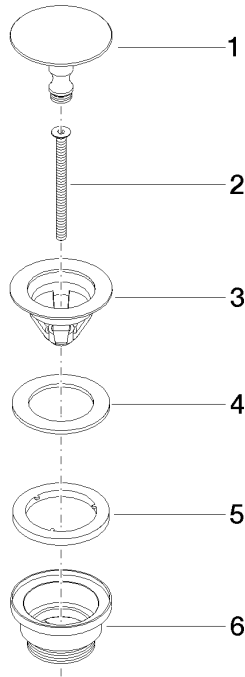

Basin Waste without press-closing 1 1/4" - Champagne (22kt Gold)

IMO

10 126 970

Fits: IMO, LULU, MADISON, MEM, TARA,
CL.1, LISSÉ, VAIA, META, CYO

	Champagne (22kt Gold)	10 126 970-47
	Chrome	10 126 970-00
	Brushed Platinum	10 126 970-06
	Platinum	10 126 970-08
	Durabross (23kt Gold)	10 126 970-09
	Dark Chrome	10 126 970-19
	Light Gold	10 126 970-26
	Brushed Light Gold	10 126 970-27
	Brushed Durabross (23kt Gold)	10 126 970-28
	Matte Black	10 126 970-33
	Brushed Bronze	10 126 970-42
	Brushed Champagne (22kt Gold)	10 126 970-46
	Brushed Chrome	10 126 970-93
	Brushed Dark Platinum	10 126 970-99

Basin Waste without press-closing 1 1/4" - Champagne (22kt Gold)

IMO

10 126 970

Only suitable for sinks without an overflow.

10 126 970

mm [inches]

10 126 970

Parts for other
finishes can be found
here: [Chrome](#)

Basin Waste without press-closing 1 1/4" - Champagne (22kt Gold)

IMO

10 126 970

Spare parts list