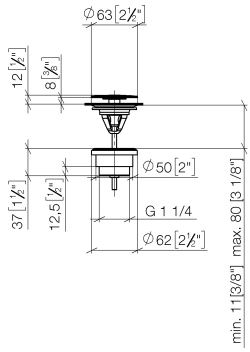

Basin Waste without press-closing 1 1/4" - Champagne (22kt Gold)

IMO

10 126 970

Only suitable for sinks without an overflow.

10 126 970

mm [inches]

10 126 970

Parts for other
finishes can be found
here: [Chrome](#)

Basin Waste without press-closing 1 1/4" - Champagne (22kt Gold)

IMO

10 126 970

Spare parts list