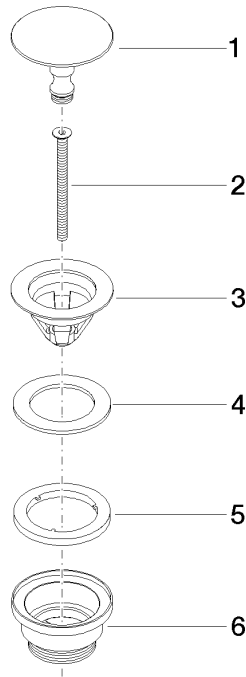

Basin Waste without press-closing 1 1/4" - Brushed Dark Platinum

IMO

10 126 970

Fits: IMO, LULU, MADISON, MEM, TARA,
CL.1, LISSÉ, VAIA, META, CYO

	Brushed Dark Platinum	10 126 970-99
	Chrome	10 126 970-00
	Brushed Platinum	10 126 970-06
	Platinum	10 126 970-08
	Durabress (23kt Gold)	10 126 970-09
	Dark Chrome	10 126 970-19
	Light Gold	10 126 970-26
	Brushed Light Gold	10 126 970-27
	Brushed Durabress (23kt Gold)	10 126 970-28
	Matte Black	10 126 970-33
	Brushed Bronze	10 126 970-42
	Brushed Champagne (22kt Gold)	10 126 970-46
	Champagne (22kt Gold)	10 126 970-47
	Brushed Chrome	10 126 970-93

Basin Waste without press-closing 1 1/4" - Brushed Dark Platinum

IMO

10 126 970

Only suitable for sinks without an overflow.

10 126 970

mm [inches]

10 126 970

Product version from 10/1/2023

Parts for other
finishes can be found
here: [Chrome](#)

Basin Waste without press-closing 1 1/4" - Brushed Dark Platinum

IMO

10 126 970

Spare parts list

Product version from 10/1/2023

No.	Item Number	Name	Quantity used	Delivery time
	09 31 20 097-99	plug	6	30