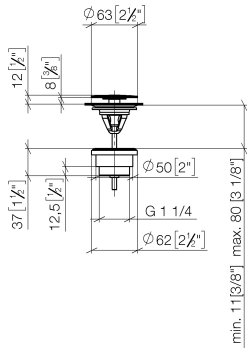

Basin Waste without press-closing 1 1/4" - Brushed Dark Platinum

IMO

10 126 970

Only suitable for sinks without an overflow.

10 126 970

mm [inches]

10 126 970

Product version from 10/1/2023

Parts for other
finishes can be found
here: [Chrome](#)

Basin Waste without press-closing 1 1/4" - Brushed Dark Platinum

IMO

10 126 970

Spare parts list

Product version from 10/1/2023

No.	Item Number	Name	Quantity used	Delivery time
	09 31 20 097-99	plug	6	30