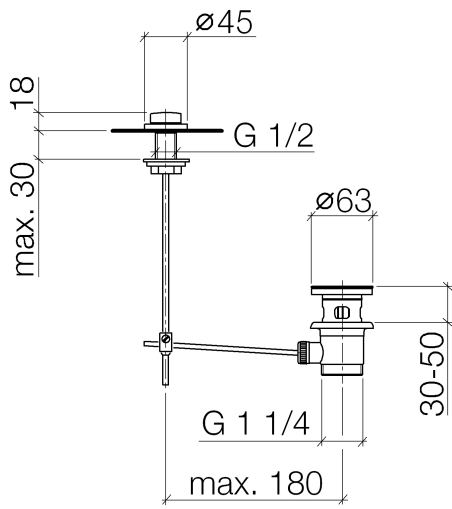

**Basin Waste with knob for deck mounting 1 1/4" - Chrome**

IMO

10 200 970

Fits: IMO, LULU, MADISON, MEM, TARA,  
CL.1, LISSÉ, VAIA, META, CYO

	Chrome	10 200 970-00
	Brushed Platinum	10 200 970-06
	Platinum	10 200 970-08
	Durabress (23kt Gold)	10 200 970-09
	Dark Chrome	10 200 970-19
	Light Gold	10 200 970-26
	Brushed Light Gold	10 200 970-27
	Brushed Durabress (23kt Gold)	10 200 970-28
	Matte Black	10 200 970-33
	Brushed Bronze	10 200 970-42
	Brushed Champagne (22kt Gold)	10 200 970-46
	Champagne (22kt Gold)	10 200 970-47
	Brushed Chrome	10 200 970-93
	Brushed Dark Platinum	10 200 970-99

## Basin Waste with knob for deck mounting 1 1/4" - Chrome

---

IMO

10 200 970

Only suitable for basins with an overflow.

10 200 970

10 200 970

Product version from 10/1/2023

Basin Waste with knob for deck mounting 1 1/4" - Chrome

IMO

10 200 970

**Spare parts list**

**Product version from 10/1/2023**

No.	Item Number	Name	Quantity used	Delivery time
	09 21 33 001-00	handle	10	10