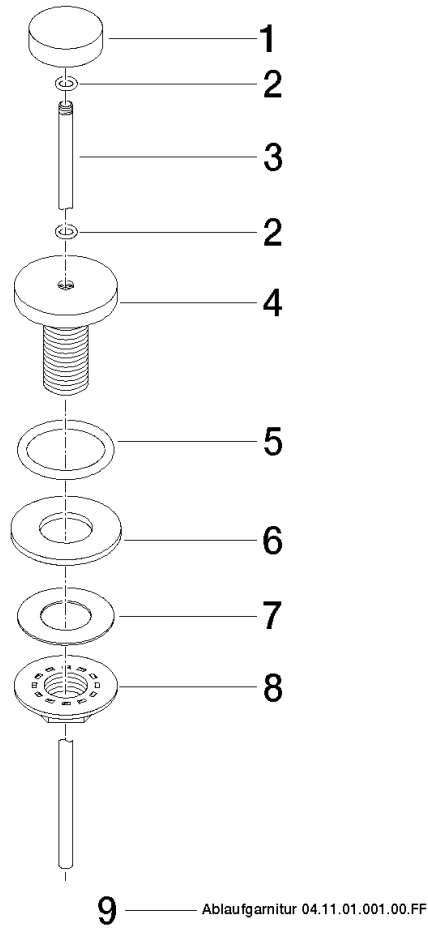

**Basin Waste with knob for deck mounting 1 1/4" - Chrome**

IMO

10 200 970

Fits: IMO, LULU, MADISON, MEM, TARA,  
CL.1, LISSÉ, VAIA, META, CYO

	Chrome	10 200 970-00
	Brushed Platinum	10 200 970-06
	Platinum	10 200 970-08
	Durabress (23kt Gold)	10 200 970-09
	Dark Chrome	10 200 970-19
	Light Gold	10 200 970-26
	Brushed Light Gold	10 200 970-27
	Brushed Durabress (23kt Gold)	10 200 970-28
	Matte Black	10 200 970-33
	Brushed Bronze	10 200 970-42
	Brushed Champagne (22kt Gold)	10 200 970-46
	Champagne (22kt Gold)	10 200 970-47
	Brushed Chrome	10 200 970-93
	Brushed Dark Platinum	10 200 970-99

## Basin Waste with knob for deck mounting 1 1/4" - Chrome

---

IMO

10 200 970

Only suitable for basins with an overflow.

10 200 970

10 200 970

Product version from 10/1/2023

Basin Waste with knob for deck mounting 1 1/4" - Chrome

IMO

10 200 970

**Spare parts list**

**Product version from 10/1/2023**

No.	Item Number	Name	Quantity used	Delivery time
	09 21 33 001-00	handle	10	10