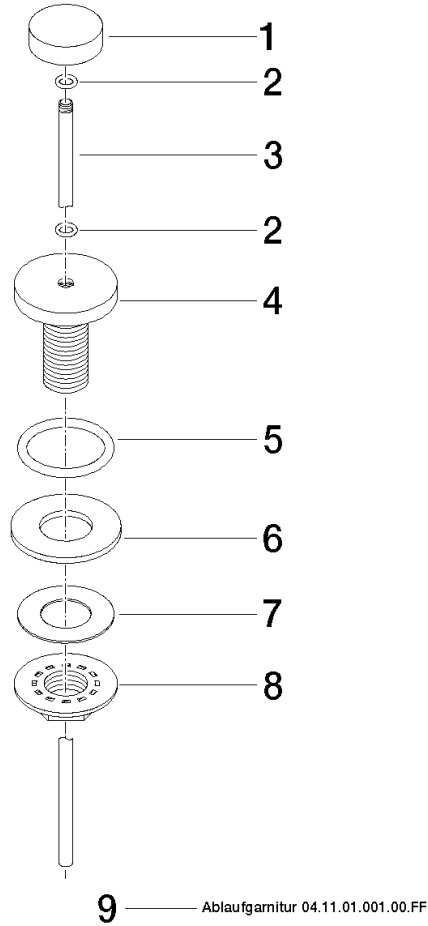

Basin Waste with knob for deck mounting 1 1/4" - Brushed Platinum

IMO

10 200 970

Fits: IMO, LULU, MADISON, MEM, TARA,
CL.1, LISSÉ, VAIA, META, CYO

	Brushed Platinum	10 200 970-06
	Chrome	10 200 970-00
	Platinum	10 200 970-08
	Durabress (23kt Gold)	10 200 970-09
	Dark Chrome	10 200 970-19
	Light Gold	10 200 970-26
	Brushed Light Gold	10 200 970-27
	Brushed Durabress (23kt Gold)	10 200 970-28
	Matte Black	10 200 970-33
	Brushed Bronze	10 200 970-42
	Brushed Champagne (22kt Gold)	10 200 970-46
	Champagne (22kt Gold)	10 200 970-47
	Brushed Chrome	10 200 970-93
	Brushed Dark Platinum	10 200 970-99

Basin Waste with knob for deck mounting 1 1/4" - Brushed Platinum

IMO

10 200 970

Only suitable for basins with an overflow.

10 200 970

mm [inches]

10 200 970

Product version from 10/1/2023

Parts for other finishes can be found here: [Chrome](#)

Basin Waste with knob for deck mounting 1 1/4" - Brushed Platinum

IMO

10 200 970

Spare parts list

Product version from 10/1/2023

No.	Item Number	Name	Quantity used	Delivery time
	09 21 33 001-06	handle	10	10