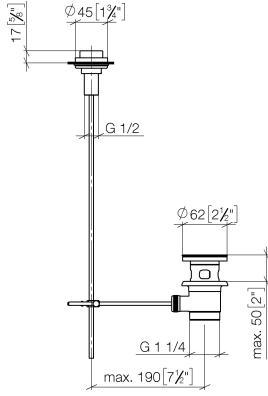

Basin Waste with knob for deck mounting 1 1/4" - Brushed Platinum

IMO

10 200 970

Fits: IMO, LULU, MADISON, MEM, TARA,
CL.1, LISSÉ, VAIA, META, CYO

	Brushed Platinum	10 200 970-06
	Chrome	10 200 970-00
	Platinum	10 200 970-08
	Durabress (23kt Gold)	10 200 970-09
	Dark Chrome	10 200 970-19
	Light Gold	10 200 970-26
	Brushed Light Gold	10 200 970-27
	Brushed Durabress (23kt Gold)	10 200 970-28
	Matte Black	10 200 970-33
	Brushed Bronze	10 200 970-42
	Brushed Champagne (22kt Gold)	10 200 970-46
	Champagne (22kt Gold)	10 200 970-47
	Brushed Chrome	10 200 970-93
	Brushed Dark Platinum	10 200 970-99

Basin Waste with knob for deck mounting 1 1/4" - Brushed Platinum

IMO

10 200 970

Only suitable for basins with an overflow.

10 200 970

mm [inches]

10 200 970

Product version from 10/1/2023

Parts for other finishes can be found here: [Chrome](#)

Basin Waste with knob for deck mounting 1 1/4" - Brushed Platinum

IMO

10 200 970

Spare parts list

Product version from 10/1/2023

No.	Item Number	Name	Quantity used	Delivery time
	09 21 33 001-06	handle	10	10