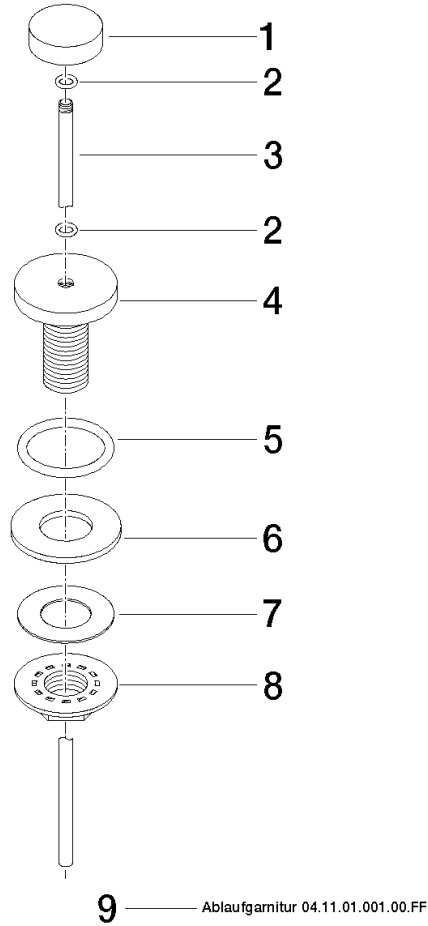

Basin Waste with knob for deck mounting 1 1/4" - Platinum

IMO

10 200 970

Fits: IMO, LULU, MADISON, MEM, TARA,
CL.1, LISSÉ, VAIA, META, CYO

	Platinum	10 200 970-08
	Chrome	10 200 970-00
	Brushed Platinum	10 200 970-06
	Durabress (23kt Gold)	10 200 970-09
	Dark Chrome	10 200 970-19
	Light Gold	10 200 970-26
	Brushed Light Gold	10 200 970-27
	Brushed Durabress (23kt Gold)	10 200 970-28
	Matte Black	10 200 970-33
	Brushed Bronze	10 200 970-42
	Brushed Champagne (22kt Gold)	10 200 970-46
	Champagne (22kt Gold)	10 200 970-47
	Brushed Chrome	10 200 970-93
	Brushed Dark Platinum	10 200 970-99

Basin Waste with knob for deck mounting 1 1/4" - Platinum

IMO

10 200 970

Only suitable for basins with an overflow.

10 200 970

mm [inches]

10 200 970

Product version from 10/1/2023

Parts for other finishes can be found here: [Chrome](#)

Basin Waste with knob for deck mounting 1 1/4" - Platinum

IMO

10 200 970

Spare parts list

Product version from 10/1/2023

No.	Item Number	Name	Quantity used	Delivery time
	09 21 33 001-08	handle	10	40