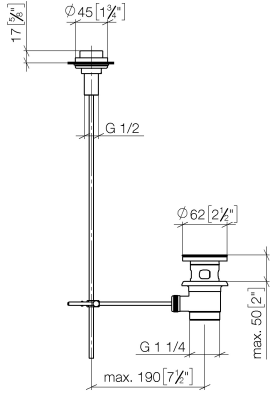

Basin Waste with knob for deck mounting 1 1/4" - Platinum

IMO

10 200 970

Fits: IMO, LULU, MADISON, MEM, TARA,
CL.1, LISSÉ, VAIA, META, CYO

	Platinum	10 200 970-08
	Chrome	10 200 970-00
	Brushed Platinum	10 200 970-06
	Durabress (23kt Gold)	10 200 970-09
	Dark Chrome	10 200 970-19
	Light Gold	10 200 970-26
	Brushed Light Gold	10 200 970-27
	Brushed Durabress (23kt Gold)	10 200 970-28
	Matte Black	10 200 970-33
	Brushed Bronze	10 200 970-42
	Brushed Champagne (22kt Gold)	10 200 970-46
	Champagne (22kt Gold)	10 200 970-47
	Brushed Chrome	10 200 970-93
	Brushed Dark Platinum	10 200 970-99

Basin Waste with knob for deck mounting 1 1/4" - Platinum

IMO

10 200 970

Only suitable for basins with an overflow.

10 200 970

mm [inches]

10 200 970

Product version from 10/1/2023

Parts for other finishes can be found here: [Chrome](#)

Basin Waste with knob for deck mounting 1 1/4" - Platinum

IMO

10 200 970

Spare parts list

Product version from 10/1/2023

No.	Item Number	Name	Quantity used	Delivery time
	09 21 33 001-08	handle	10	40