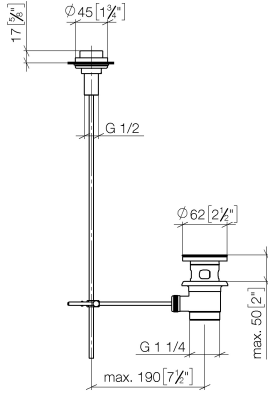

Basin Waste with knob for deck mounting 1 1/4" - Brushed Light Gold

IMO

10 200 970

Fits: IMO, LULU, MADISON, MEM, TARA,
CL.1, LISSÉ, VAIA, META, CYO

	Brushed Light Gold	10 200 970-27
	Chrome	10 200 970-00
	Brushed Platinum	10 200 970-06
	Platinum	10 200 970-08
	Durabronze (23kt Gold)	10 200 970-09
	Dark Chrome	10 200 970-19
	Light Gold	10 200 970-26
	Brushed Durabronze (23kt Gold)	10 200 970-28
	Matte Black	10 200 970-33
	Brushed Bronze	10 200 970-42
	Brushed Champagne (22kt Gold)	10 200 970-46
	Champagne (22kt Gold)	10 200 970-47
	Brushed Chrome	10 200 970-93
	Brushed Dark Platinum	10 200 970-99

Basin Waste with knob for deck mounting 1 1/4" - Brushed Light Gold

IMO

10 200 970

Only suitable for basins with an overflow.

10 200 970

mm [inches]

10 200 970

Product version from 10/1/2023

Parts for other finishes can be found here: [Chrome](#)

Basin Waste with knob for deck mounting 1 1/4" - Brushed Light Gold

IMO

10 200 970

Spare parts list

Product version from 10/1/2023

No.	Item Number	Name	Quantity used	Delivery time
	09 21 33 001-27	handle	10	60