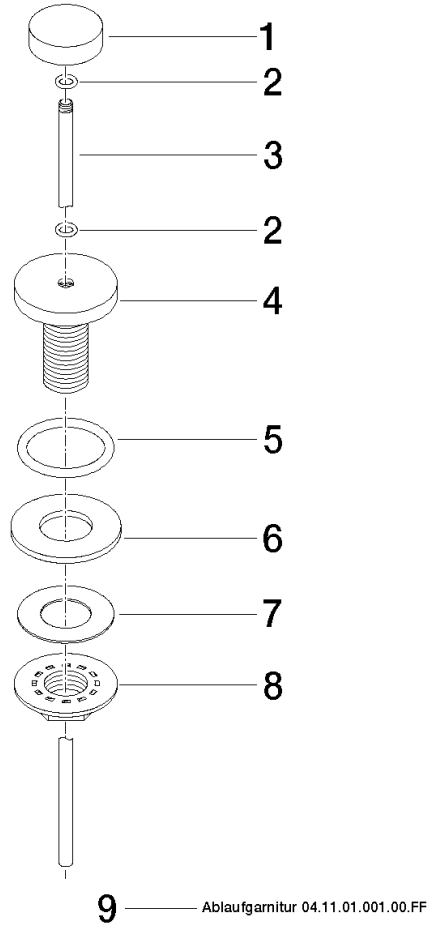

**Basin Waste with knob for deck mounting 1 1/4" - Brushed Bronze**

IMO

10 200 970

Fits: IMO, LULU, MADISON, MEM, TARA,  
CL.1, LISSÉ, VAIA, META, CYO

	Brushed Bronze	10 200 970-42
	Chrome	10 200 970-00
	Brushed Platinum	10 200 970-06
	Platinum	10 200 970-08
	Durabronze (23kt Gold)	10 200 970-09
	Dark Chrome	10 200 970-19
	Light Gold	10 200 970-26
	Brushed Light Gold	10 200 970-27
	Brushed Durabronze (23kt Gold)	10 200 970-28
	Matte Black	10 200 970-33
	Brushed Champagne (22kt Gold)	10 200 970-46
	Champagne (22kt Gold)	10 200 970-47
	Brushed Chrome	10 200 970-93
	Brushed Dark Platinum	10 200 970-99

## Basin Waste with knob for deck mounting 1 1/4" - Brushed Bronze

---

IMO

10 200 970

Only suitable for basins with an overflow.

10 200 970

mm [inches]

10 200 970

**Product version from 10/1/2023**

Parts for other finishes can be found here: [Chrome](#)

Basin Waste with knob for deck mounting 1 1/4" - Brushed Bronze

IMO

10 200 970

**Spare parts list**

**Product version from 10/1/2023**