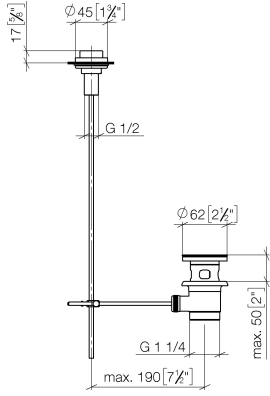

**Basin Waste with knob for deck mounting 1 1/4" - Brushed Bronze**

IMO

10 200 970

Fits: IMO, LULU, MADISON, MEM, TARA,  
CL.1, LISSÉ, VAIA, META, CYO

	Brushed Bronze	10 200 970-42
	Chrome	10 200 970-00
	Brushed Platinum	10 200 970-06
	Platinum	10 200 970-08
	Durabronze (23kt Gold)	10 200 970-09
	Dark Chrome	10 200 970-19
	Light Gold	10 200 970-26
	Brushed Light Gold	10 200 970-27
	Brushed Durabronze (23kt Gold)	10 200 970-28
	Matte Black	10 200 970-33
	Brushed Champagne (22kt Gold)	10 200 970-46
	Champagne (22kt Gold)	10 200 970-47
	Brushed Chrome	10 200 970-93
	Brushed Dark Platinum	10 200 970-99

## Basin Waste with knob for deck mounting 1 1/4" - Brushed Bronze

---

IMO

10 200 970

Only suitable for basins with an overflow.

10 200 970

mm [inches]

10 200 970

**Product version from 10/1/2023**

Parts for other finishes can be found here: [Chrome](#)

Basin Waste with knob for deck mounting 1 1/4" - Brushed Bronze

IMO

10 200 970

**Spare parts list**

**Product version from 10/1/2023**