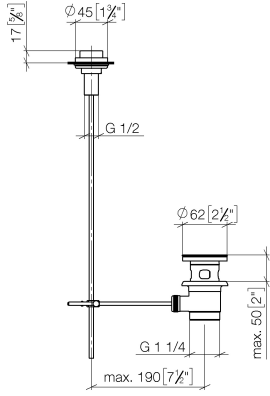

Basin Waste with knob for deck mounting 1 1/4" - Brushed Champagne (22kt Gold)

IMO

10 200 970

Fits: IMO, LULU, MADISON, MEM, TARA, CL.1, LISSÉ, VAIA, META, CYO

	Brushed Champagne (22kt Gold)	10 200 970-46
	Chrome	10 200 970-00
	Brushed Platinum	10 200 970-06
	Platinum	10 200 970-08
	Durabrand (23kt Gold)	10 200 970-09
	Dark Chrome	10 200 970-19
	Light Gold	10 200 970-26
	Brushed Light Gold	10 200 970-27
	Brushed Durabrand (23kt Gold)	10 200 970-28
	Matte Black	10 200 970-33
	Brushed Bronze	10 200 970-42
	Champagne (22kt Gold)	10 200 970-47
	Brushed Chrome	10 200 970-93
	Brushed Dark Platinum	10 200 970-99

Basin Waste with knob for deck mounting 1 1/4" - Brushed Champagne (22kt Gold)

IMO

10 200 970

Only suitable for basins with an overflow.

Basin Waste with knob for deck mounting 1 1/4" - Brushed Champagne (22kt Gold)

IMO

10 200 970
mm [inches]

10 200 970

Product version from 10/1/2023

Parts for other finishes can be found here: [Chrome](#)

Basin Waste with knob for deck mounting 1 1/4" - Brushed Champagne (22kt Gold)

IMO