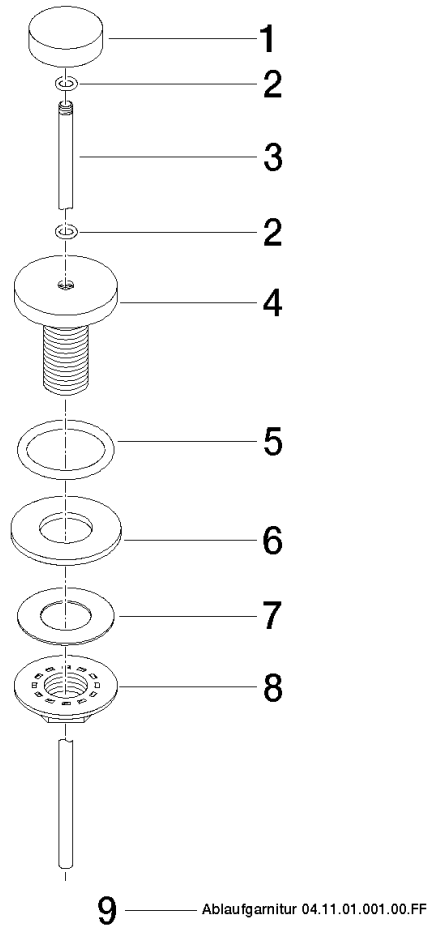

Basin Waste with knob for deck mounting 1 1/4" - Brushed Champagne (22kt Gold)

IMO

10 200 970

Fits: IMO, LULU, MADISON, MEM, TARA, CL.1, LISSÉ, VAIA, META, CYO

	Brushed Champagne (22kt Gold)	10 200 970-46
	Chrome	10 200 970-00
	Brushed Platinum	10 200 970-06
	Platinum	10 200 970-08
	Durabrand (23kt Gold)	10 200 970-09
	Dark Chrome	10 200 970-19
	Light Gold	10 200 970-26
	Brushed Light Gold	10 200 970-27
	Brushed Durabrand (23kt Gold)	10 200 970-28
	Matte Black	10 200 970-33
	Brushed Bronze	10 200 970-42
	Champagne (22kt Gold)	10 200 970-47
	Brushed Chrome	10 200 970-93
	Brushed Dark Platinum	10 200 970-99

Basin Waste with knob for deck mounting 1 1/4" - Brushed Champagne (22kt Gold)

IMO

10 200 970

Only suitable for basins with an overflow.

Basin Waste with knob for deck mounting 1 1/4" - Brushed Champagne (22kt Gold)

IMO

10 200 970
mm [inches]

10 200 970

Product version from 10/1/2023

Parts for other finishes can be found here: [Chrome](#)

Basin Waste with knob for deck mounting 1 1/4" - Brushed Champagne (22kt Gold)

IMO

10 200 970

Spare parts list

Product version from 10/1/2023

No.	Item Number	Name	Quantity used	Delivery time
	09 21 33 001-46	handle	10	30