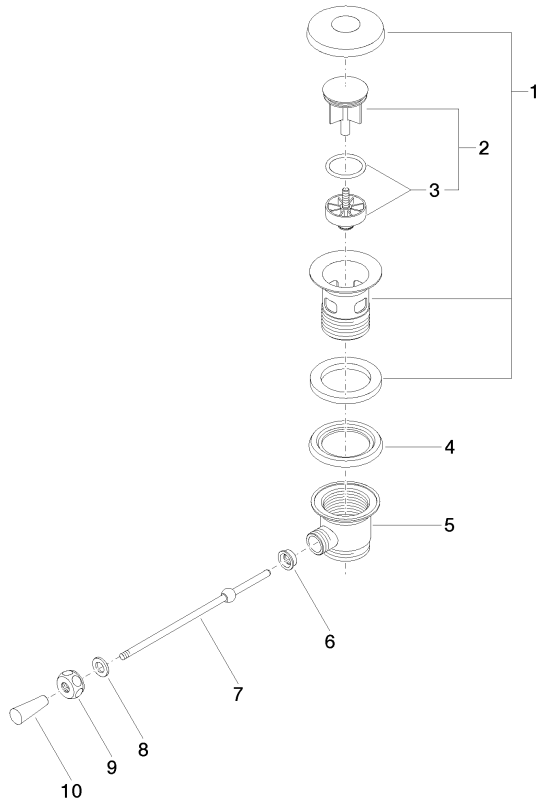

10 300 970

- length of knee lever 185 mm
- Only suitable for basins with an overflow.

Fits: IMO, LULU, MADISON, MEM, TARA,
CL.1, LISSÉ, VAIA, META, CYO

	Chrome	10 300 970-00
	Brushed Platinum	10 300 970-06
	Platinum	10 300 970-08
	Durabress (23kt Gold)	10 300 970-09
	Dark Chrome	10 300 970-19
	Light Gold	10 300 970-26
	Brushed Light Gold	10 300 970-27
	Brushed Durabress (23kt Gold)	10 300 970-28
	Matte Black	10 300 970-33
	Brushed Bronze	10 300 970-42
	Brushed Champagne (22kt Gold)	10 300 970-46
	Champagne (22kt Gold)	10 300 970-47
	Brushed Chrome	10 300 970-93
	Brushed Dark Platinum	10 300 970-99

10 300 970

mm [inches]
1:2

10 300 970

Product version from 10/1/2023

Parts for other
finishes can be found
here: Brushed
Platinum

Basin Waste 1 1/4" - Chrome

IMO

10 300 970

Spare parts list

Product version from 10/1/2023

No.	Item Number	Name	Quantity used	Delivery time
	90 11 01 026 00-00	cup	10	2