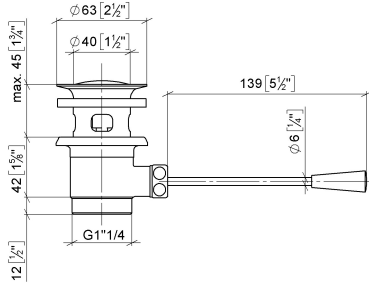

10 300 970

- length of knee lever 185 mm
- Only suitable for basins with an overflow.

Fits: IMO, LULU, MADISON, MEM, TARA,
CL.1, LISSÉ, VAIA, META, CYO

	Chrome	10 300 970-00
	Brushed Platinum	10 300 970-06
	Platinum	10 300 970-08
	Durabress (23kt Gold)	10 300 970-09
	Dark Chrome	10 300 970-19
	Light Gold	10 300 970-26
	Brushed Light Gold	10 300 970-27
	Brushed Durabress (23kt Gold)	10 300 970-28
	Matte Black	10 300 970-33
	Brushed Bronze	10 300 970-42
	Brushed Champagne (22kt Gold)	10 300 970-46
	Champagne (22kt Gold)	10 300 970-47
	Brushed Chrome	10 300 970-93
	Brushed Dark Platinum	10 300 970-99

10 300 970

mm [inches]
1:2

10 300 970

Product version from 10/1/2023

Parts for other
finishes can be found
here: Brushed
Platinum

Basin Waste 1 1/4" - Chrome

IMO

10 300 970

Spare parts list

Product version from 10/1/2023

No.	Item Number	Name	Quantity used	Delivery time
	90 11 01 026 00-00	cup	10	2