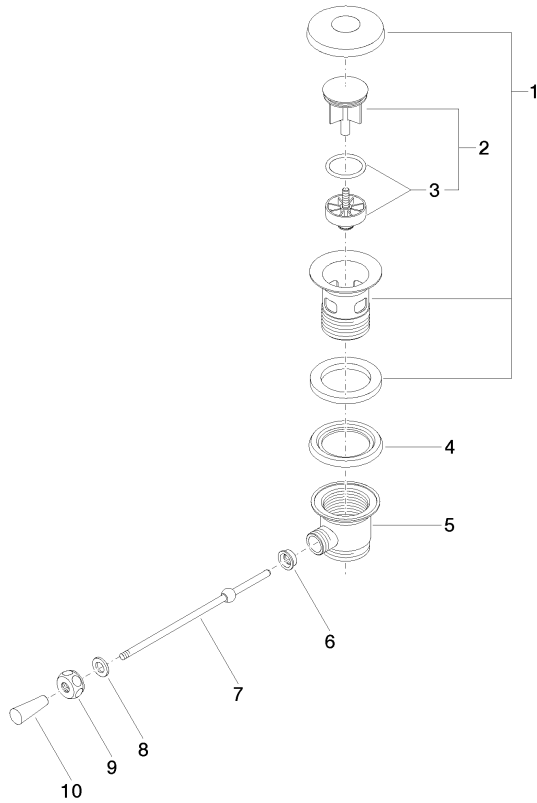

10 300 970

- length of knee lever 185 mm
- Only suitable for basins with an overflow.

Fits: IMO, LULU, MADISON, MEM, TARA,  
CL.1, LISSÉ, VAIA, META, CYO

	Durabronze (23kt Gold)	10 300 970-09
	Chrome	10 300 970-00
	Brushed Platinum	10 300 970-06
	Platinum	10 300 970-08
	Dark Chrome	10 300 970-19
	Light Gold	10 300 970-26
	Brushed Light Gold	10 300 970-27
	Brushed Durabronze (23kt Gold)	10 300 970-28
	Matte Black	10 300 970-33
	Brushed Bronze	10 300 970-42
	Brushed Champagne (22kt Gold)	10 300 970-46
	Champagne (22kt Gold)	10 300 970-47
	Brushed Chrome	10 300 970-93
	Brushed Dark Platinum	10 300 970-99

10 300 970

mm [inches]  
1:2

10 300 970

**Product version from 10/1/2023**

Parts for other finishes can be found here: [Chrome](#)

Basin Waste 1 1/4" - Durabrass (23kt Gold)

IMO

10 300 970

**Spare parts list**

**Product version from 10/1/2023**

No.	Item Number	Name	Quantity used	Delivery time
	90 11 01 026 00-09	cup	10	40