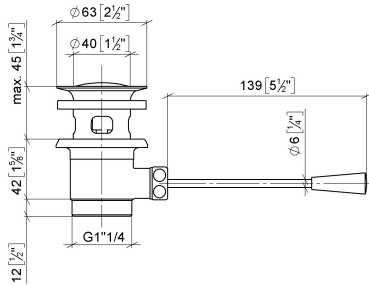

10 300 970

- length of knee lever 185 mm
- Only suitable for basins with an overflow.

Fits: IMO, LULU, MADISON, MEM, TARA,  
CL.1, LISSÉ, VAIA, META, CYO

	Durabronze (23kt Gold)	10 300 970-09
	Chrome	10 300 970-00
	Brushed Platinum	10 300 970-06
	Platinum	10 300 970-08
	Dark Chrome	10 300 970-19
	Light Gold	10 300 970-26
	Brushed Light Gold	10 300 970-27
	Brushed Durabronze (23kt Gold)	10 300 970-28
	Matte Black	10 300 970-33
	Brushed Bronze	10 300 970-42
	Brushed Champagne (22kt Gold)	10 300 970-46
	Champagne (22kt Gold)	10 300 970-47
	Brushed Chrome	10 300 970-93
	Brushed Dark Platinum	10 300 970-99

10 300 970

mm [inches]  
1:2

10 300 970

**Product version from 10/1/2023**

Parts for other finishes can be found here: [Chrome](#)

Basin Waste 1 1/4" - Durabrass (23kt Gold)

IMO

10 300 970

**Spare parts list**

**Product version from 10/1/2023**

No.	Item Number	Name	Quantity used	Delivery time
	90 11 01 026 00-09	cup	10	40