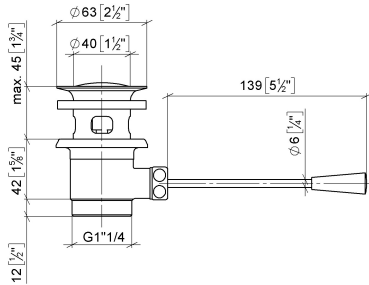

10 300 970

- length of knee lever 185 mm
- Only suitable for basins with an overflow.

Fits: IMO, LULU, MADISON, MEM, TARA,
CL.1, LISSÉ, VAIA, META, CYO

	Dark Chrome	10 300 970-19
	Chrome	10 300 970-00
	Brushed Platinum	10 300 970-06
	Platinum	10 300 970-08
	Durabronze (23kt Gold)	10 300 970-09
	Light Gold	10 300 970-26
	Brushed Light Gold	10 300 970-27
	Brushed Durabronze (23kt Gold)	10 300 970-28
	Matte Black	10 300 970-33
	Brushed Bronze	10 300 970-42
	Brushed Champagne (22kt Gold)	10 300 970-46
	Champagne (22kt Gold)	10 300 970-47
	Brushed Chrome	10 300 970-93
	Brushed Dark Platinum	10 300 970-99

10 300 970

mm [inches]
1:2

10 300 970

Parts for other
finishes can be found
here: [Chrome](#)

Basin Waste 1 1/4" - Dark Chrome

IMO

10 300 970

Spare parts list