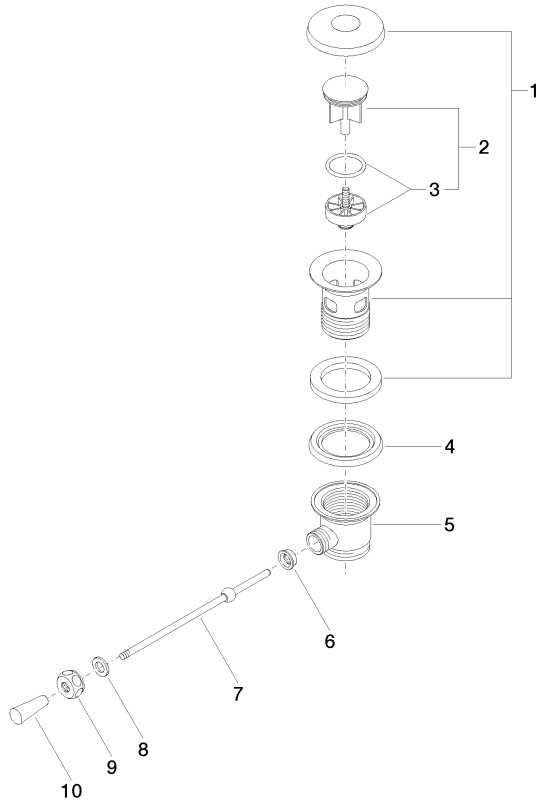

10 300 970

- length of knee lever 185 mm
- Only suitable for basins with an overflow.

Fits: IMO, LULU, MADISON, MEM, TARA,
CL.1, LISSÉ, VAIA, META, CYO

	Dark Chrome	10 300 970-19
	Chrome	10 300 970-00
	Brushed Platinum	10 300 970-06
	Platinum	10 300 970-08
	Durabronze (23kt Gold)	10 300 970-09
	Light Gold	10 300 970-26
	Brushed Light Gold	10 300 970-27
	Brushed Durabronze (23kt Gold)	10 300 970-28
	Matte Black	10 300 970-33
	Brushed Bronze	10 300 970-42
	Brushed Champagne (22kt Gold)	10 300 970-46
	Champagne (22kt Gold)	10 300 970-47
	Brushed Chrome	10 300 970-93
	Brushed Dark Platinum	10 300 970-99

10 300 970

mm [inches]
1:2

10 300 970

Parts for other
finishes can be found
here: [Chrome](#)

Basin Waste 1 1/4" - Dark Chrome

IMO

10 300 970

Spare parts list