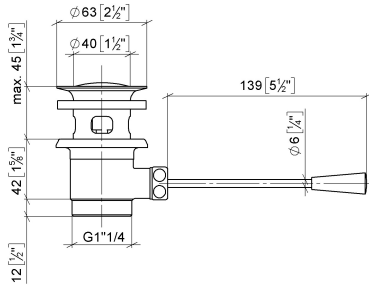

10 300 970

- length of knee lever 185 mm
- Only suitable for basins with an overflow.

Fits: IMO, LULU, MADISON, MEM, TARA,
CL.1, LISSÉ, VAIA, META, CYO

	Light Gold	10 300 970-26
	Chrome	10 300 970-00
	Brushed Platinum	10 300 970-06
	Platinum	10 300 970-08
	Durabrand (23kt Gold)	10 300 970-09
	Dark Chrome	10 300 970-19
	Brushed Light Gold	10 300 970-27
	Brushed Durabrand (23kt Gold)	10 300 970-28
	Matte Black	10 300 970-33
	Brushed Bronze	10 300 970-42
	Brushed Champagne (22kt Gold)	10 300 970-46
	Champagne (22kt Gold)	10 300 970-47
	Brushed Chrome	10 300 970-93
	Brushed Dark Platinum	10 300 970-99

10 300 970

mm [inches]
1:2

10 300 970

Product version from 10/1/2023

Parts for other finishes can be found here: [Chrome](#)

Basin Waste 1 1/4" - Light Gold

IMO

10 300 970

Spare parts list

Product version from 10/1/2023

No.	Item Number	Name	Quantity used	Delivery time
	90 11 01 026 00-26	cup	10	30