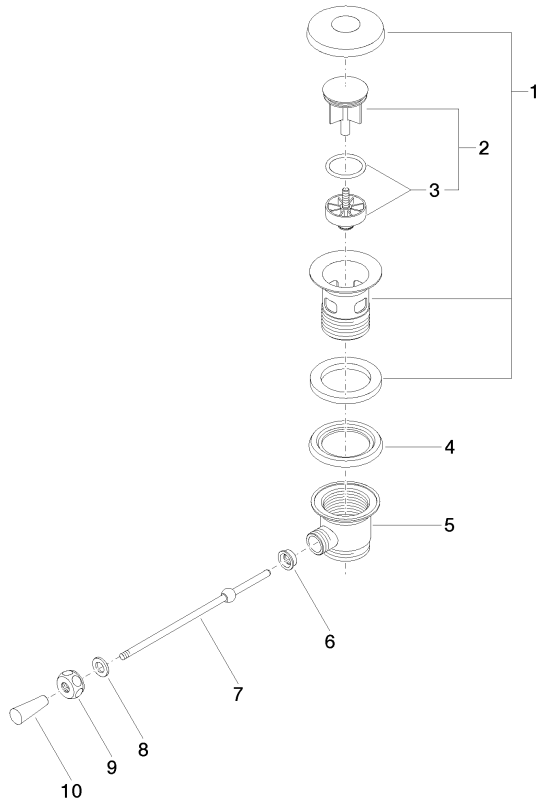

10 300 970

- length of knee lever 185 mm
- Only suitable for basins with an overflow.

Fits: IMO, LULU, MADISON, MEM, TARA,
CL.1, LISSÉ, VAIA, META, CYO

	Light Gold	10 300 970-26
	Chrome	10 300 970-00
	Brushed Platinum	10 300 970-06
	Platinum	10 300 970-08
	Durabrand (23kt Gold)	10 300 970-09
	Dark Chrome	10 300 970-19
	Brushed Light Gold	10 300 970-27
	Brushed Durabrand (23kt Gold)	10 300 970-28
	Matte Black	10 300 970-33
	Brushed Bronze	10 300 970-42
	Brushed Champagne (22kt Gold)	10 300 970-46
	Champagne (22kt Gold)	10 300 970-47
	Brushed Chrome	10 300 970-93
	Brushed Dark Platinum	10 300 970-99

10 300 970

mm [inches]
1:2

10 300 970

Product version from 10/1/2023

Parts for other finishes can be found here: [Chrome](#)

Basin Waste 1 1/4" - Light Gold

IMO

10 300 970

Spare parts list

Product version from 10/1/2023

No.	Item Number	Name	Quantity used	Delivery time
	90 11 01 026 00-26	cup	10	30