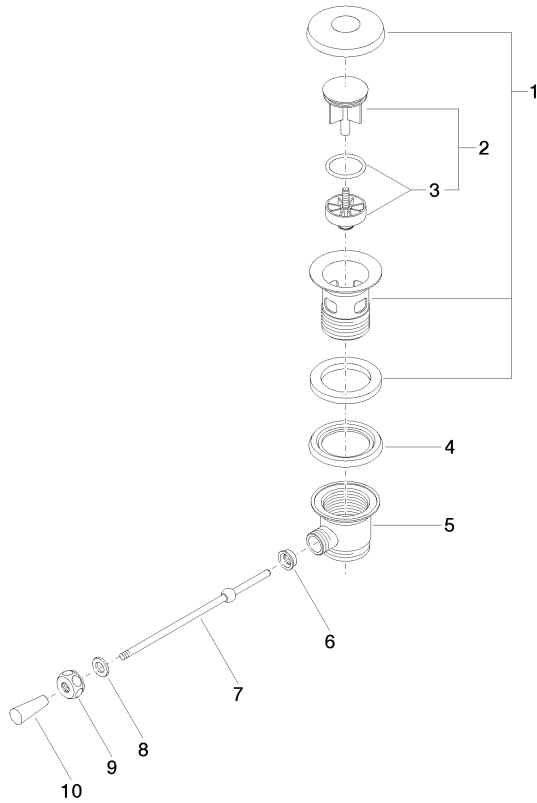

10 300 970

- length of knee lever 185 mm
- Only suitable for basins with an overflow.

Fits: IMO, LULU, MADISON, MEM, TARA,
CL.1, LISSÉ, VAIA, META, CYO

	Brushed Light Gold	10 300 970-27
	Chrome	10 300 970-00
	Brushed Platinum	10 300 970-06
	Platinum	10 300 970-08
	Durabress (23kt Gold)	10 300 970-09
	Dark Chrome	10 300 970-19
	Light Gold	10 300 970-26
	Brushed Durabress (23kt Gold)	10 300 970-28
	Matte Black	10 300 970-33
	Brushed Bronze	10 300 970-42
	Brushed Champagne (22kt Gold)	10 300 970-46
	Champagne (22kt Gold)	10 300 970-47
	Brushed Chrome	10 300 970-93
	Brushed Dark Platinum	10 300 970-99

10 300 970

mm [inches]
1:2

10 300 970

Product version from 10/1/2023

Parts for other finishes can be found here: [Chrome](#)

Basin Waste 1 1/4" - Brushed Light Gold

IMO

10 300 970

Spare parts list

Product version from 10/1/2023

No.	Item Number	Name	Quantity used	Delivery time
	90 11 01 026 00-27	cup	10	30