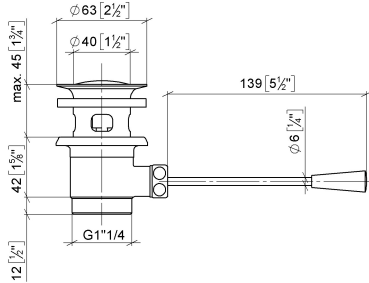

10 300 970

- length of knee lever 185 mm
- Only suitable for basins with an overflow.

Fits: IMO, LULU, MADISON, MEM, TARA,
CL.1, LISSÉ, VAIA, META, CYO

	Brushed Light Gold	10 300 970-27
	Chrome	10 300 970-00
	Brushed Platinum	10 300 970-06
	Platinum	10 300 970-08
	Durabress (23kt Gold)	10 300 970-09
	Dark Chrome	10 300 970-19
	Light Gold	10 300 970-26
	Brushed Durabress (23kt Gold)	10 300 970-28
	Matte Black	10 300 970-33
	Brushed Bronze	10 300 970-42
	Brushed Champagne (22kt Gold)	10 300 970-46
	Champagne (22kt Gold)	10 300 970-47
	Brushed Chrome	10 300 970-93
	Brushed Dark Platinum	10 300 970-99

10 300 970

mm [inches]
1:2

10 300 970

Product version from 10/1/2023

Parts for other finishes can be found here: [Chrome](#)

Basin Waste 1 1/4" - Brushed Light Gold

IMO

10 300 970

Spare parts list

Product version from 10/1/2023

No.	Item Number	Name	Quantity used	Delivery time
	90 11 01 026 00-27	cup	10	30