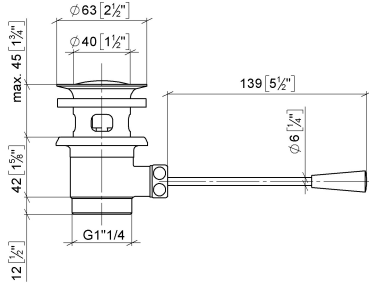

Basin Waste 1 1/4" - Brushed Durabronze (23kt Gold)

IMO

10 300 970

- length of knee lever 185 mm
- Only suitable for basins with an overflow.

Fits: IMO, LULU, MADISON, MEM, TARA,
CL.1, LISSÉ, VAIA, META, CYO

10 300 970

mm [inches]
1:2

10 300 970

Product version from 10/1/2023

Parts for other finishes can be found here: [Chrome](#)

Basin Waste 1 1/4" - Brushed Durabronz (23kt Gold)

IMO

10 300 970