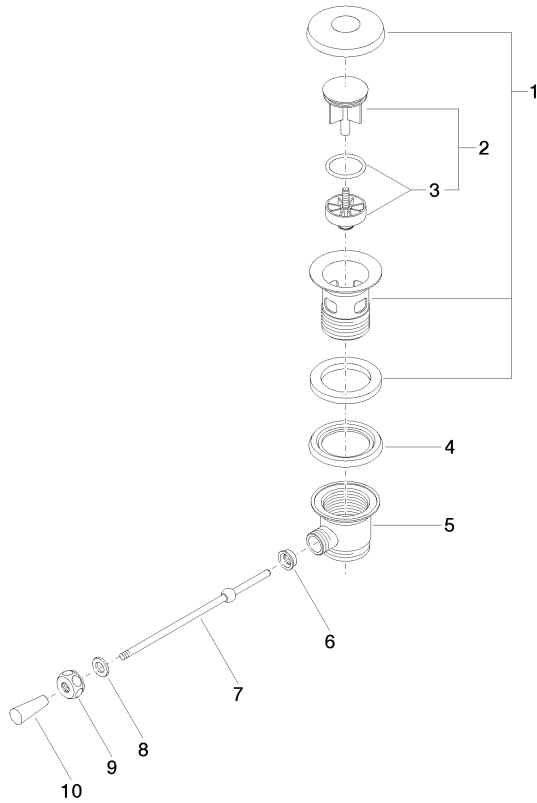

Basin Waste 1 1/4" - Brushed Durabronze (23kt Gold)

IMO

10 300 970

- length of knee lever 185 mm
- Only suitable for basins with an overflow.

Fits: IMO, LULU, MADISON, MEM, TARA,
CL.1, LISSÉ, VAIA, META, CYO

10 300 970

mm [inches]
1:2

10 300 970

Product version from 10/1/2023

Parts for other finishes can be found here: [Chrome](#)

Basin Waste 1 1/4" - Brushed Durabronz (23kt Gold)

IMO

10 300 970

Spare parts list

Product version from 10/1/2023

No.	Item Number	Name	Quantity used	Delivery time
	90 11 01 026 00-28	cup	10	20