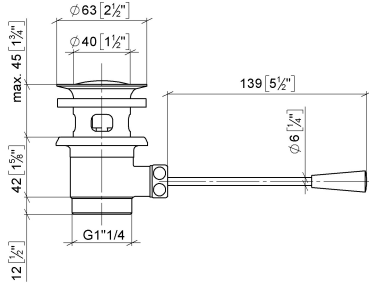

10 300 970

- length of knee lever 185 mm

Only suitable for basins with an overflow.

Fits: IMO, LULU, MADISON, MEM, TARA,
CL.1, LISSÉ, VAIA, META, CYO

	Matte Black	10 300 970-33
	Chrome	10 300 970-00
	Brushed Platinum	10 300 970-06
	Platinum	10 300 970-08
	Durabress (23kt Gold)	10 300 970-09
	Dark Chrome	10 300 970-19
	Light Gold	10 300 970-26
	Brushed Light Gold	10 300 970-27
	Brushed Durabress (23kt Gold)	10 300 970-28
	Brushed Bronze	10 300 970-42
	Brushed Champagne (22kt Gold)	10 300 970-46
	Champagne (22kt Gold)	10 300 970-47
	Brushed Chrome	10 300 970-93
	Brushed Dark Platinum	10 300 970-99

10 300 970

mm [inches]
1:2

10 300 970

Product version from 10/1/2023

Parts for other finishes can be found here: [Chrome](#)

Basin Waste 1 1/4" - Matte Black

IMO

10 300 970

Spare parts list

Product version from 10/1/2023

No.	Item Number	Name	Quantity used	Delivery time
	90 11 01 026 00-33	cup	10	30