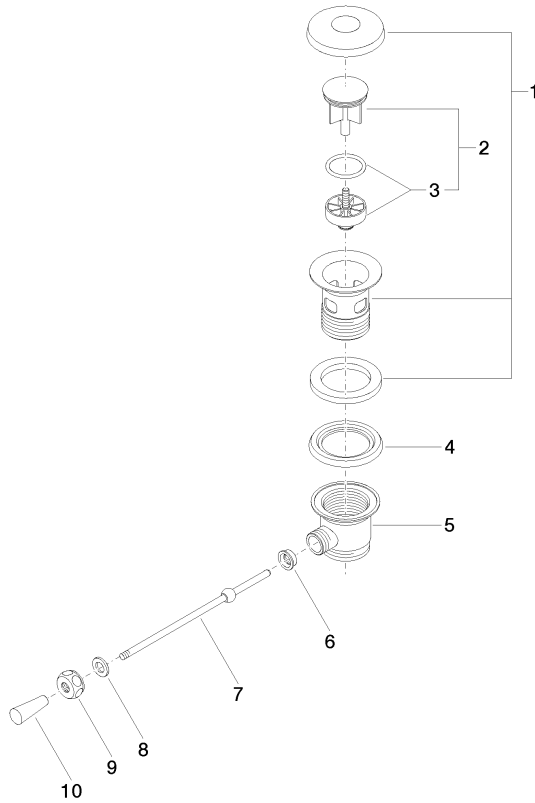

10 300 970

- length of knee lever 185 mm

Only suitable for basins with an overflow.

Fits: IMO, LULU, MADISON, MEM, TARA,
CL.1, LISSÉ, VAIA, META, CYO

	Matte Black	10 300 970-33
	Chrome	10 300 970-00
	Brushed Platinum	10 300 970-06
	Platinum	10 300 970-08
	Durabress (23kt Gold)	10 300 970-09
	Dark Chrome	10 300 970-19
	Light Gold	10 300 970-26
	Brushed Light Gold	10 300 970-27
	Brushed Durabress (23kt Gold)	10 300 970-28
	Brushed Bronze	10 300 970-42
	Brushed Champagne (22kt Gold)	10 300 970-46
	Champagne (22kt Gold)	10 300 970-47
	Brushed Chrome	10 300 970-93
	Brushed Dark Platinum	10 300 970-99

10 300 970

mm [inches]
1:2

10 300 970

Product version from 10/1/2023

Parts for other finishes can be found here: [Chrome](#)

Basin Waste 1 1/4" - Matte Black

IMO

10 300 970

Spare parts list

Product version from 10/1/2023

No.	Item Number	Name	Quantity used	Delivery time
	90 11 01 026 00-33	cup	10	30