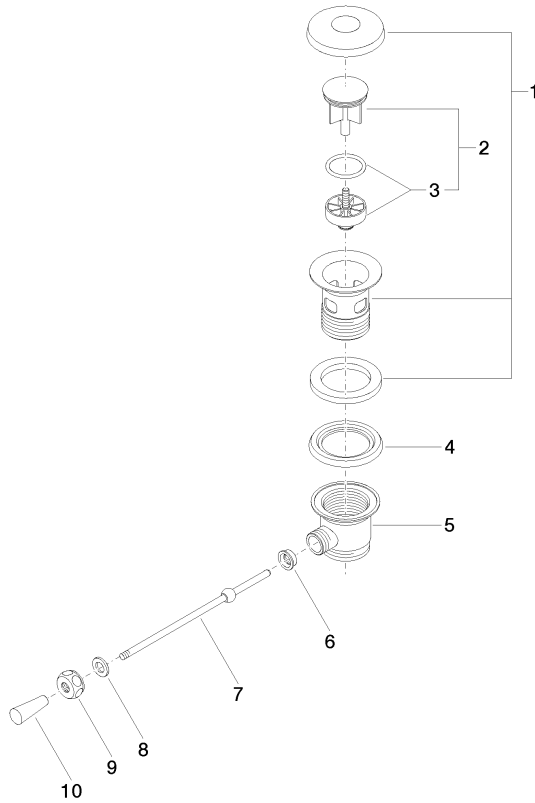

10 300 970

- length of knee lever 185 mm
- Only suitable for basins with an overflow.

Fits: IMO, LULU, MADISON, MEM, TARA,  
CL.1, LISSÉ, VAIA, META, CYO

	Brushed Bronze	10 300 970-42
	Chrome	10 300 970-00
	Brushed Platinum	10 300 970-06
	Platinum	10 300 970-08
	Durabronze (23kt Gold)	10 300 970-09
	Dark Chrome	10 300 970-19
	Light Gold	10 300 970-26
	Brushed Light Gold	10 300 970-27
	Brushed Durabronze (23kt Gold)	10 300 970-28
	Matte Black	10 300 970-33
	Brushed Champagne (22kt Gold)	10 300 970-46
	Champagne (22kt Gold)	10 300 970-47
	Brushed Chrome	10 300 970-93
	Brushed Dark Platinum	10 300 970-99

10 300 970

mm [inches]  
1:2

10 300 970

**Product version from 10/1/2023**

Parts for other  
finishes can be found  
here: [Chrome](#)

## Basin Waste 1 1/4" - Brushed Bronze

IMO

10 300 970

### Spare parts list