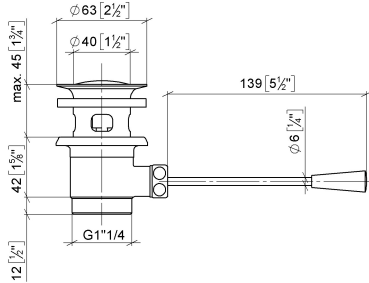

10 300 970

- length of knee lever 185 mm
- Only suitable for basins with an overflow.

Fits: IMO, LULU, MADISON, MEM, TARA,  
CL.1, LISSÉ, VAIA, META, CYO

	Brushed Bronze	10 300 970-42
	Chrome	10 300 970-00
	Brushed Platinum	10 300 970-06
	Platinum	10 300 970-08
	Durabronze (23kt Gold)	10 300 970-09
	Dark Chrome	10 300 970-19
	Light Gold	10 300 970-26
	Brushed Light Gold	10 300 970-27
	Brushed Durabronze (23kt Gold)	10 300 970-28
	Matte Black	10 300 970-33
	Brushed Champagne (22kt Gold)	10 300 970-46
	Champagne (22kt Gold)	10 300 970-47
	Brushed Chrome	10 300 970-93
	Brushed Dark Platinum	10 300 970-99

10 300 970

mm [inches]  
1:2

10 300 970

**Product version from 10/1/2023**

Parts for other  
finishes can be found  
here: [Chrome](#)

## Basin Waste 1 1/4" - Brushed Bronze

IMO

10 300 970