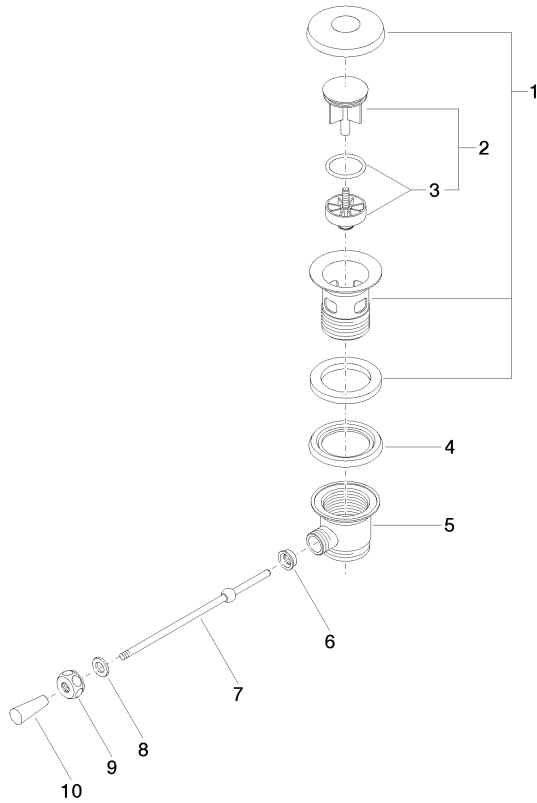

Basin Waste 1 1/4" - Brushed Champagne (22kt Gold)

IMO

10 300 970

- length of knee lever 185 mm
- Only suitable for basins with an overflow.

Fits: IMO, LULU, MADISON, MEM, TARA,
CL.1, LISSÉ, VAIA, META, CYO

10 300 970

mm [inches]
1:2

10 300 970

Product version from 10/1/2023

Parts for other finishes can be found here: [Chrome](#)

Basin Waste 1 1/4" - Brushed Champagne (22kt Gold)

IMO

10 300 970

Spare parts list

Product version from 10/1/2023

No.	Item Number	Name	Quantity used	Delivery time
	90 11 01 026 00-46	cup	10	30