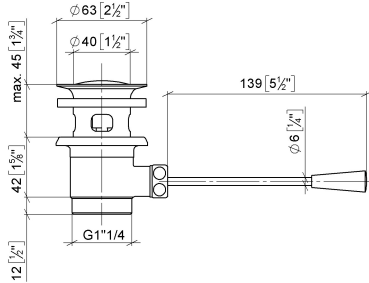

Basin Waste 1 1/4" - Brushed Champagne (22kt Gold)

IMO

10 300 970

- length of knee lever 185 mm
- Only suitable for basins with an overflow.

Fits: IMO, LULU, MADISON, MEM, TARA,
CL.1, LISSÉ, VAIA, META, CYO

10 300 970

mm [inches]
1:2

10 300 970

Product version from 10/1/2023

Parts for other finishes can be found here: [Chrome](#)

Basin Waste 1 1/4" - Brushed Champagne (22kt Gold)

IMO

10 300 970