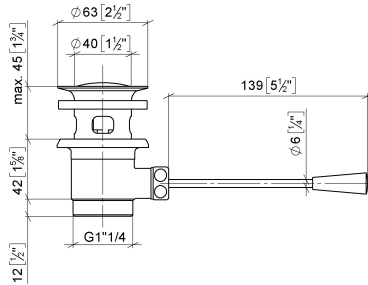

## Basin Waste 1 1/4" - Brushed Champagne (22kt Gold)

10 300 970 Product version from 10/1/2023

- length of knee lever 185 mm

Only suitable for basins with an overflow.

	Brushed Champagne (22kt Gold)	10 300 970-46
	Chrome	10 300 970-00
	Brushed Platinum	10 300 970-06
	Platinum	10 300 970-08
	Durabress (23kt Gold)	10 300 970-09
	Dark Chrome	10 300 970-19
	Light Gold	10 300 970-26
	Brushed Light Gold	10 300 970-27
	Brushed Durabress (23kt Gold)	10 300 970-28
	Matte Black	10 300 970-33
	Brushed Bronze	10 300 970-42
	Champagne (22kt Gold)	10 300 970-47
	Brushed Chrome	10 300 970-93
	Brushed Dark Platinum	10 300 970-99

## Basin Waste 1 1/4" - Brushed Champagne (22kt Gold)

10 300 970 Product version from 10/1/2023

mm [inches]  
1:2

## Basin Waste 1 1/4" - Brushed Champagne (22kt Gold)

10 300 970 Product version from 10/1/2023

Parts for other finishes can be found here: [Chrome](#)

### Spare parts list

No.	Item Number	Name	Quantity used	Delivery time
1	90 11 01 026 00-46	cup	1	30
2	04 31 20 016 00-46	plug	1	-
Spare part can no longer be ordered, please order the replacement item				
3	04 28 10 026 00 90	accessories	1	2
4	09 14 03 025 90	seal	1	2
5	09 11 01 023-46	cup	1	60
6	09 14 05 040 90	seal	1	2
7	09 31 09 055-46	pull-rod	1	30
8	09 30 11 049 90	disc	1	2
9	09 23 30 003-46	nut	1	30
10	09 20 01 040-46	handle	1	30