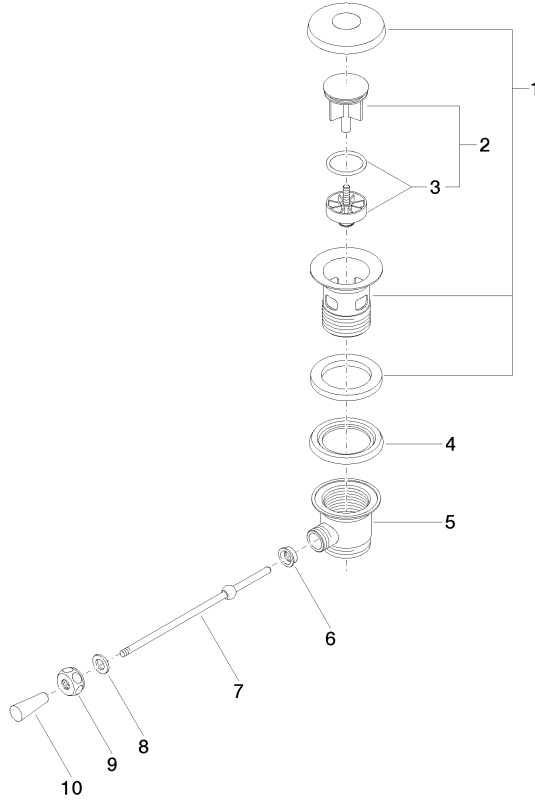

## Basin Waste 1 1/4" - Brushed Champagne (22kt Gold)

10 300 970 Product version from 10/1/2023

- length of knee lever 185 mm

Only suitable for basins with an overflow.

	Brushed Champagne (22kt Gold)	10 300 970-46
	Chrome	10 300 970-00
	Brushed Platinum	10 300 970-06
	Platinum	10 300 970-08
	Durabress (23kt Gold)	10 300 970-09
	Dark Chrome	10 300 970-19
	Light Gold	10 300 970-26
	Brushed Light Gold	10 300 970-27
	Brushed Durabress (23kt Gold)	10 300 970-28
	Matte Black	10 300 970-33
	Brushed Bronze	10 300 970-42
	Champagne (22kt Gold)	10 300 970-47
	Brushed Chrome	10 300 970-93
	Brushed Dark Platinum	10 300 970-99

## Basin Waste 1 1/4" - Brushed Champagne (22kt Gold)

10 300 970 Product version from 10/1/2023

mm [inches]  
1:2

## Basin Waste 1 1/4" - Brushed Champagne (22kt Gold)

10 300 970 Product version from 10/1/2023

Parts for other finishes can be found here: [Chrome](#)

### Spare parts list

No.	Item Number	Name	Quantity used	Delivery time
1	90 11 01 026 00-46	cup	1	30
2	04 31 20 016 00-46	plug	1	-
Spare part can no longer be ordered, please order the replacement item				
3	04 28 10 026 00 90	accessories	1	2
4	09 14 03 025 90	seal	1	2
5	09 11 01 023-46	cup	1	60
6	09 14 05 040 90	seal	1	2
7	09 31 09 055-46	pull-rod	1	30
8	09 30 11 049 90	disc	1	2
9	09 23 30 003-46	nut	1	30
10	09 20 01 040-46	handle	1	30