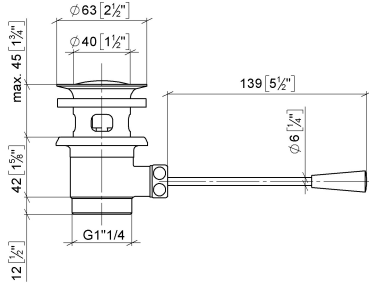

10 300 970

- length of knee lever 185 mm

Only suitable for basins with an overflow.

Fits: IMO, LULU, MADISON, MEM, TARA,
CL.1, LISSÉ, VAIA, META, CYO

	Champagne (22kt Gold)	10 300 970-47
	Chrome	10 300 970-00
	Brushed Platinum	10 300 970-06
	Platinum	10 300 970-08
	Durabrand (23kt Gold)	10 300 970-09
	Dark Chrome	10 300 970-19
	Light Gold	10 300 970-26
	Brushed Light Gold	10 300 970-27
	Brushed Durabrand (23kt Gold)	10 300 970-28
	Matte Black	10 300 970-33
	Brushed Bronze	10 300 970-42
	Brushed Champagne (22kt Gold)	10 300 970-46
	Brushed Chrome	10 300 970-93
	Brushed Dark Platinum	10 300 970-99

10 300 970

mm [inches]
1:2

10 300 970

Product version from 10/1/2023

Parts for other
finishes can be found
here: [Chrome](#)

Basin Waste 1 1/4" - Champagne (22kt Gold)

IMO

10 300 970

Spare parts list

Product version from 10/1/2023

No.	Item Number	Name	Quantity used	Delivery time
	90 11 01 026 00-47	cup	10	30