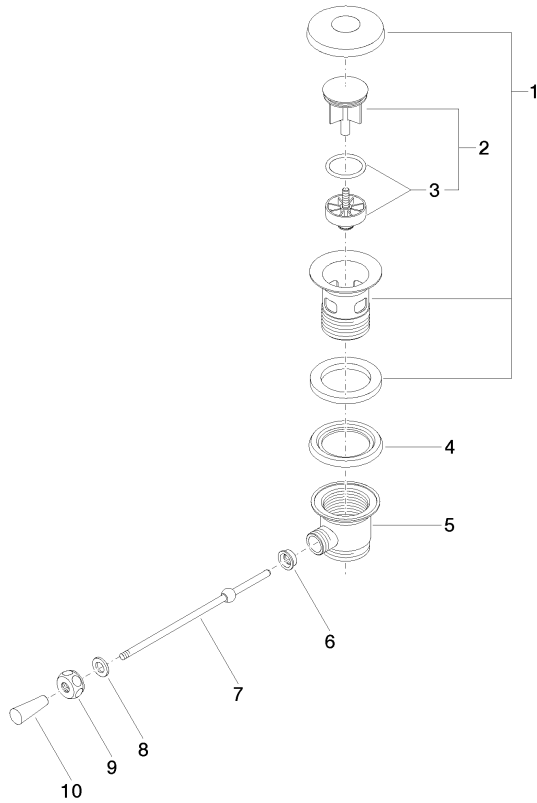

10 300 970

- length of knee lever 185 mm

Only suitable for basins with an overflow.

Fits: IMO, LULU, MADISON, MEM, TARA,
CL.1, LISSÉ, VAIA, META, CYO

	Champagne (22kt Gold)	10 300 970-47
	Chrome	10 300 970-00
	Brushed Platinum	10 300 970-06
	Platinum	10 300 970-08
	Durabrand (23kt Gold)	10 300 970-09
	Dark Chrome	10 300 970-19
	Light Gold	10 300 970-26
	Brushed Light Gold	10 300 970-27
	Brushed Durabrand (23kt Gold)	10 300 970-28
	Matte Black	10 300 970-33
	Brushed Bronze	10 300 970-42
	Brushed Champagne (22kt Gold)	10 300 970-46
	Brushed Chrome	10 300 970-93
	Brushed Dark Platinum	10 300 970-99

10 300 970

mm [inches]
1:2

10 300 970

Product version from 10/1/2023

Parts for other
finishes can be found
here: [Chrome](#)

Basin Waste 1 1/4" - Champagne (22kt Gold)

IMO

10 300 970

Spare parts list

Product version from 10/1/2023

No.	Item Number	Name	Quantity used	Delivery time
	90 11 01 026 00-47	cup	10	30