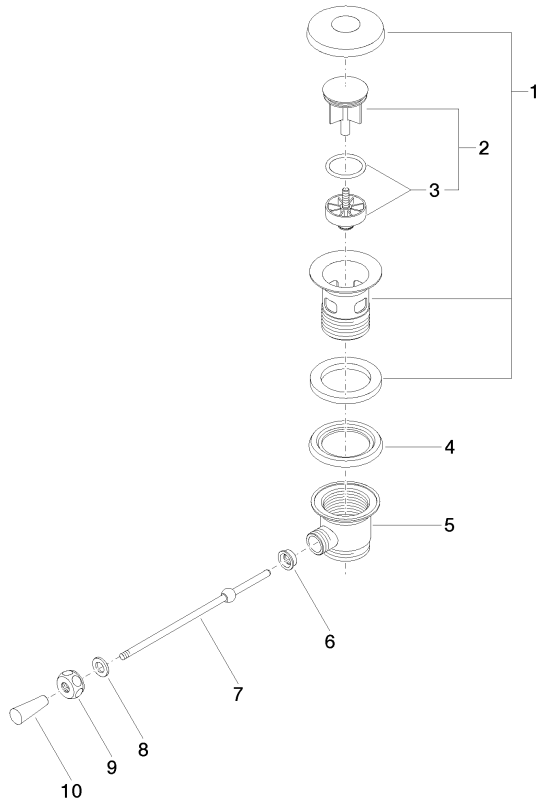

10 300 970

- length of knee lever 185 mm
- Only suitable for basins with an overflow.

Fits: IMO, LULU, MADISON, MEM, TARA,
CL.1, LISSÉ, VAIA, META, CYO

	Brushed Chrome	10 300 970-93
	Chrome	10 300 970-00
	Brushed Platinum	10 300 970-06
	Platinum	10 300 970-08
	Durabress (23kt Gold)	10 300 970-09
	Dark Chrome	10 300 970-19
	Light Gold	10 300 970-26
	Brushed Light Gold	10 300 970-27
	Brushed Durabress (23kt Gold)	10 300 970-28
	Matte Black	10 300 970-33
	Brushed Bronze	10 300 970-42
	Brushed Champagne (22kt Gold)	10 300 970-46
	Champagne (22kt Gold)	10 300 970-47
	Brushed Dark Platinum	10 300 970-99

10 300 970

mm [inches]
1:2

10 300 970

Product version from 10/1/2023

Parts for other finishes can be found here: [Chrome](#)

Basin Waste 1 1/4" - Brushed Chrome

IMO

10 300 970

Spare parts list

Product version from 10/1/2023

No.	Item Number	Name	Quantity used	Delivery time
	90 11 01 026 00-93	cup	10	20