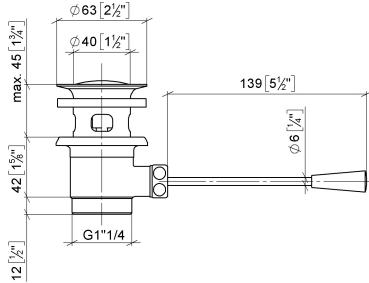

10 300 970

- length of knee lever 185 mm
- Only suitable for basins with an overflow.

Fits: IMO, LULU, MADISON, MEM, TARA,
CL.1, LISSÉ, VAIA, META, CYO

	Brushed Chrome	10 300 970-93
	Chrome	10 300 970-00
	Brushed Platinum	10 300 970-06
	Platinum	10 300 970-08
	Durabress (23kt Gold)	10 300 970-09
	Dark Chrome	10 300 970-19
	Light Gold	10 300 970-26
	Brushed Light Gold	10 300 970-27
	Brushed Durabress (23kt Gold)	10 300 970-28
	Matte Black	10 300 970-33
	Brushed Bronze	10 300 970-42
	Brushed Champagne (22kt Gold)	10 300 970-46
	Champagne (22kt Gold)	10 300 970-47
	Brushed Dark Platinum	10 300 970-99

10 300 970

mm [inches]
1:2

10 300 970

Product version from 10/1/2023

Parts for other finishes can be found here: [Chrome](#)

Basin Waste 1 1/4" - Brushed Chrome

IMO

10 300 970

Spare parts list

Product version from 10/1/2023

No.	Item Number	Name	Quantity used	Delivery time
	90 11 01 026 00-93	cup	10	20