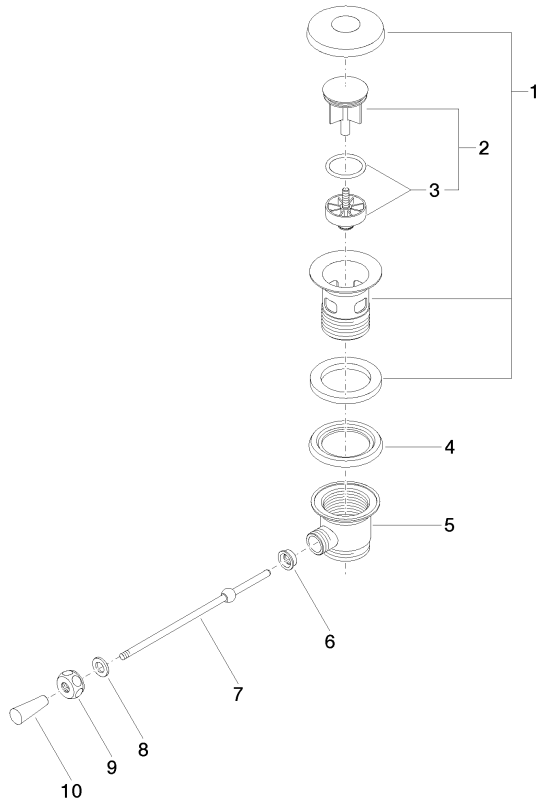

10 300 970

- length of knee lever 185 mm
- Only suitable for basins with an overflow.

Fits: IMO, LULU, MADISON, MEM, TARA,
CL.1, LISSÉ, VAIA, META, CYO

	Brushed Dark Platinum	10 300 970-99
	Chrome	10 300 970-00
	Brushed Platinum	10 300 970-06
	Platinum	10 300 970-08
	Durabress (23kt Gold)	10 300 970-09
	Dark Chrome	10 300 970-19
	Light Gold	10 300 970-26
	Brushed Light Gold	10 300 970-27
	Brushed Durabress (23kt Gold)	10 300 970-28
	Matte Black	10 300 970-33
	Brushed Bronze	10 300 970-42
	Brushed Champagne (22kt Gold)	10 300 970-46
	Champagne (22kt Gold)	10 300 970-47
	Brushed Chrome	10 300 970-93

10 300 970

mm [inches]
1:2

10 300 970

Product version from 10/1/2023

Parts for other finishes can be found here: [Chrome](#)

Basin Waste 1 1/4" - Brushed Dark Platinum

IMO

10 300 970

Spare parts list

Product version from 10/1/2023

No.	Item Number	Name	Quantity used	Delivery time
	90 11 01 026 00-99	cup	10	30