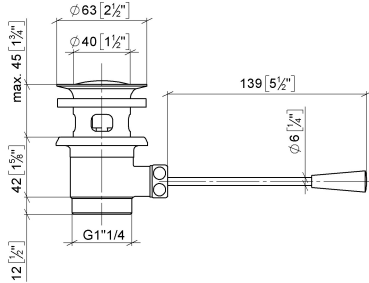

10 300 970

- length of knee lever 185 mm
- Only suitable for basins with an overflow.

Fits: IMO, LULU, MADISON, MEM, TARA,
CL.1, LISSÉ, VAIA, META, CYO

	Brushed Dark Platinum	10 300 970-99
	Chrome	10 300 970-00
	Brushed Platinum	10 300 970-06
	Platinum	10 300 970-08
	Durabress (23kt Gold)	10 300 970-09
	Dark Chrome	10 300 970-19
	Light Gold	10 300 970-26
	Brushed Light Gold	10 300 970-27
	Brushed Durabress (23kt Gold)	10 300 970-28
	Matte Black	10 300 970-33
	Brushed Bronze	10 300 970-42
	Brushed Champagne (22kt Gold)	10 300 970-46
	Champagne (22kt Gold)	10 300 970-47
	Brushed Chrome	10 300 970-93

10 300 970

mm [inches]
1:2

10 300 970

Product version from 10/1/2023

Parts for other finishes can be found here: [Chrome](#)

Basin Waste 1 1/4" - Brushed Dark Platinum

IMO

10 300 970

Spare parts list

Product version from 10/1/2023

No.	Item Number	Name	Quantity used	Delivery time
	90 11 01 026 00-99	cup	10	30