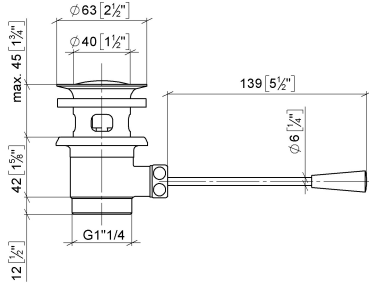

**Basin Waste 1 1/4" - Brushed Dark Platinum**

IMO

10 300 970

- length of knee lever 185 mm
- Only suitable for basins with an overflow.

Fits: IMO, LULU, MADISON, MEM, TARA,  
CL.1, LISSÉ, VAIA, META, CYO

10 300 970

mm [inches]  
1:2

10 300 970

**Product version from 10/1/2023**

Parts for other finishes can be found here: [Chrome](#)

## Basin Waste 1 1/4" - Brushed Dark Platinum

IMO

10 300 970