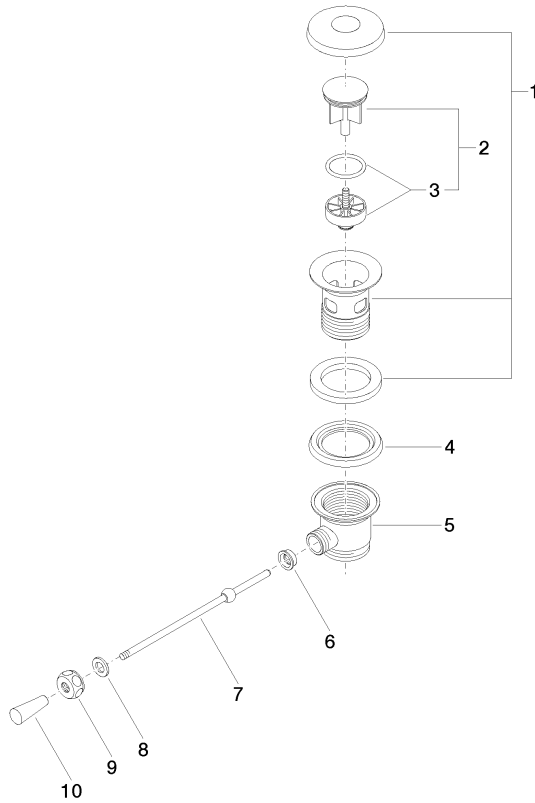

**Basin Waste 1 1/4" - Brushed Dark Platinum**

IMO

10 300 970

- length of knee lever 185 mm
- Only suitable for basins with an overflow.

Fits: IMO, LULU, MADISON, MEM, TARA,  
CL.1, LISSÉ, VAIA, META, CYO

10 300 970

mm [inches]  
1:2

10 300 970

**Product version from 10/1/2023**

Parts for other finishes can be found here: [Chrome](#)

## Basin Waste 1 1/4" - Brushed Dark Platinum

IMO

10 300 970

### Spare parts list