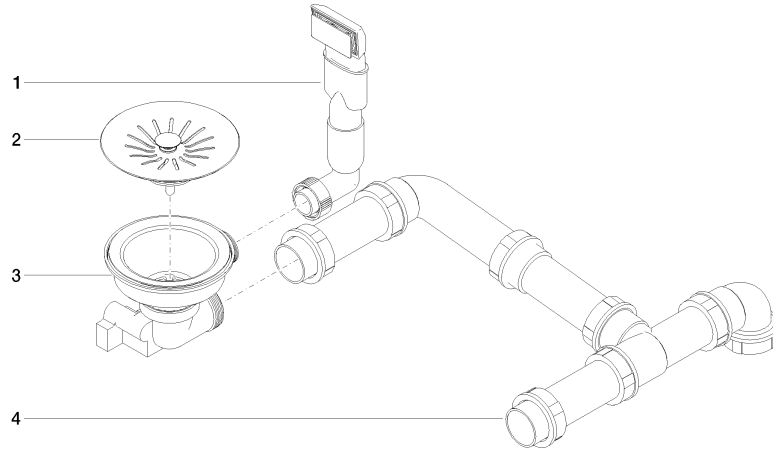

## Pop-up waste and overflow closable by hand - Stainless Steel

---

10 415 003

- 3/2" drain valve closable by hand
- concealed overflow
- strainer insert
- suitable for sink 38 180 003

Only suitable for combining with polished high-grade steel kitchen sinks.

Pop-up waste and overflow closable by hand - Stainless Steel

10 415 003

**Pop-up waste and overflow closable by hand - Stainless Steel**

10 415 003

**Spare parts list**

No.	Item Number	Name	Quantity used	Delivery time
1	90 11 01 200 09-85	connection	1	60
2	90 11 01 200 07-85	plug	1	60
3	90 11 01 200 08-85	casing ( completely )	1	2
4	90 11 01 200 02 90	piping	1	60