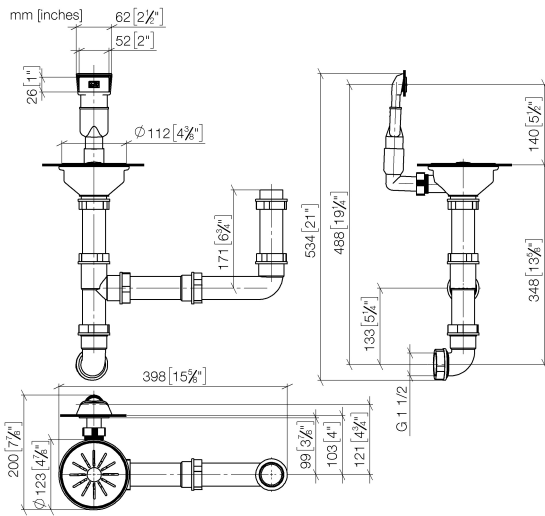

## Pop-up waste and overflow closable by hand - Stainless Steel

---

10 415 003

- 3/2" drain valve closable by hand
- concealed overflow
- strainer insert
- suitable for sink 38 180 003

Only suitable for combining with polished high-grade steel kitchen sinks.

Pop-up waste and overflow closable by hand - Stainless Steel

10 415 003

**Pop-up waste and overflow closable by hand - Stainless Steel**

10 415 003

**Spare parts list**

No.	Item Number	Name	Quantity used	Delivery time
1	90 11 01 200 09-85	connection	1	60
2	90 11 01 200 07-85	plug	1	60
3	90 11 01 200 08-85	casing ( completely )	1	2
4	90 11 01 200 02 90	piping	1	60