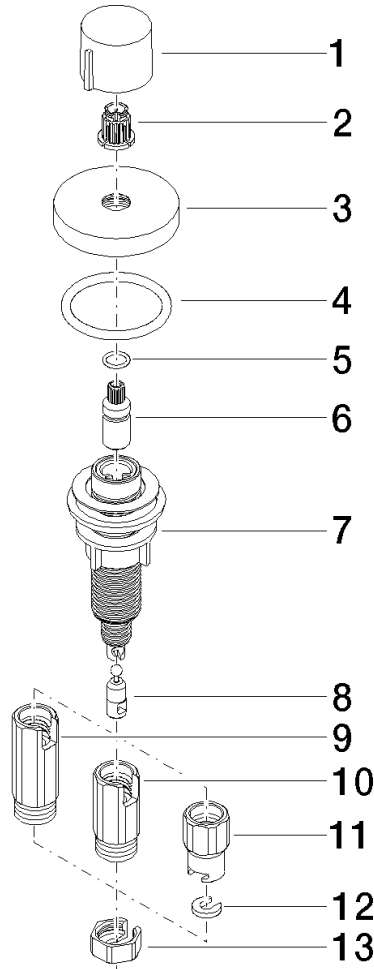

Strainer waste with control handle - Chrome

ELIO

10 710 970

- control for single basin
- including adapter for Bowden cable

Fits ELIO, ENO, MEM, META SQUARE, SYNC, TARA and TARA ULTRA

Fits: ELIO, MEM, TARA, TARA ULTRA, META SQUARE

	Chrome	10 710 970-00
	Brushed Platinum	10 710 970-06
	Platinum	10 710 970-08
	Durabress (23kt Gold)	10 710 970-09
	Dark Chrome	10 710 970-19
	Brushed Durabress (23kt Gold)	10 710 970-28
	Matte Black	10 710 970-33
	Brushed Champagne (22kt Gold)	10 710 970-46
	Champagne (22kt Gold)	10 710 970-47
	Brushed Chrome	10 710 970-93
	Brushed Dark Platinum	10 710 970-99

10 710 970

mm [inches]

10 710 970

Parts for other finishes can be found here: Brushed Platinum

Strainer waste with control handle - Chrome

ELIO

10 710 970

Spare parts list

No.	Item Number	Name	Quantity used	Delivery time
	09 20 97 030-00	handle	13	10