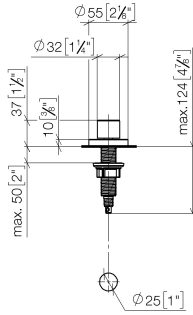

Strainer waste with control handle - Chrome

ELIO

10 710 970

- control for single basin
- including adapter for Bowden cable

Fits ELIO, ENO, MEM, META SQUARE, SYNC, TARA and TARA ULTRA

Fits: ELIO, MEM, TARA, TARA ULTRA, META SQUARE

10 710 970

mm [inches]

10 710 970

Parts for other finishes can be found here: Brushed Platinum

Strainer waste with control handle - Chrome

ELIO

10 710 970

Spare parts list