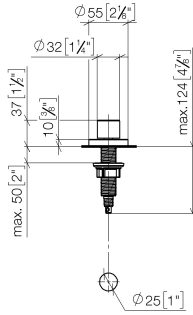

Strainer waste with control handle - Brushed Platinum

ELIO

10 710 970

- control for single basin
- including adapter for Bowden cable

Fits ELIO, ENO, MEM, META SQUARE, SYNC, TARA and TARA ULTRA

Fits: ELIO, MEM, TARA, TARA ULTRA, META SQUARE

10 710 970

mm [inches]

10 710 970

Parts for other finishes can be found here: Chrome

Strainer waste with control handle - Brushed Platinum

ELIO

10 710 970

Spare parts list