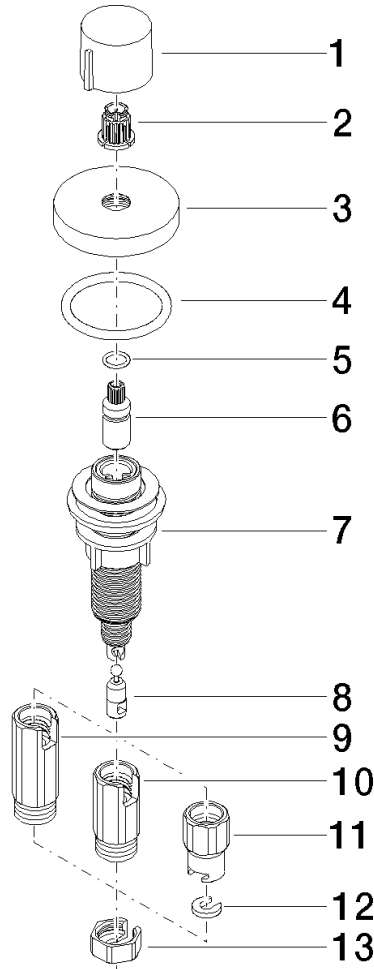

Strainer waste with control handle - Brushed Platinum

ELIO

10 710 970

- control for single basin
- including adapter for Bowden cable

Fits ELIO, ENO, MEM, META SQUARE, SYNC, TARA and TARA ULTRA

Fits: ELIO, MEM, TARA, TARA ULTRA, META SQUARE

	Brushed Platinum	10 710 970-06
	Chrome	10 710 970-00
	Platinum	10 710 970-08
	Durabress (23kt Gold)	10 710 970-09
	Dark Chrome	10 710 970-19
	Brushed Durabress (23kt Gold)	10 710 970-28
	Matte Black	10 710 970-33
	Brushed Champagne (22kt Gold)	10 710 970-46
	Champagne (22kt Gold)	10 710 970-47
	Brushed Chrome	10 710 970-93
	Brushed Dark Platinum	10 710 970-99

10 710 970

mm [inches]

10 710 970

Parts for other finishes can be found here: Chrome

Strainer waste with control handle - Brushed Platinum

ELIO

10 710 970

Spare parts list

No.	Item Number	Name	Quantity used	Delivery time
	09 20 97 030-06	handle	13	10