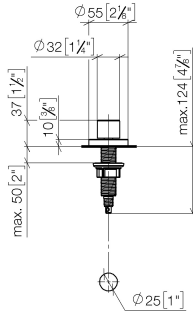

Strainer waste with control handle - Brushed Durabross (23kt Gold)

ELIO

10 710 970

- control for single basin
- including adapter for Bowden cable

Fits ELIO, ENO, MEM, META SQUARE, SYNC, TARA and TARA ULTRA

Fits: ELIO, MEM, TARA, TARA ULTRA, META SQUARE

	Brushed Durabross (23kt Gold)	10 710 970-28
	Chrome	10 710 970-00
	Brushed Platinum	10 710 970-06
	Platinum	10 710 970-08
	Durabross (23kt Gold)	10 710 970-09
	Dark Chrome	10 710 970-19
	Matte Black	10 710 970-33
	Brushed Champagne (22kt Gold)	10 710 970-46
	Champagne (22kt Gold)	10 710 970-47
	Brushed Chrome	10 710 970-93
	Brushed Dark Platinum	10 710 970-99

10 710 970

mm [inches]

10 710 970

Parts for other finishes can be found here: Chrome

Strainer waste with control handle - Brushed Durabrass (23kt Gold)

ELIO

10 710 970

Spare parts list