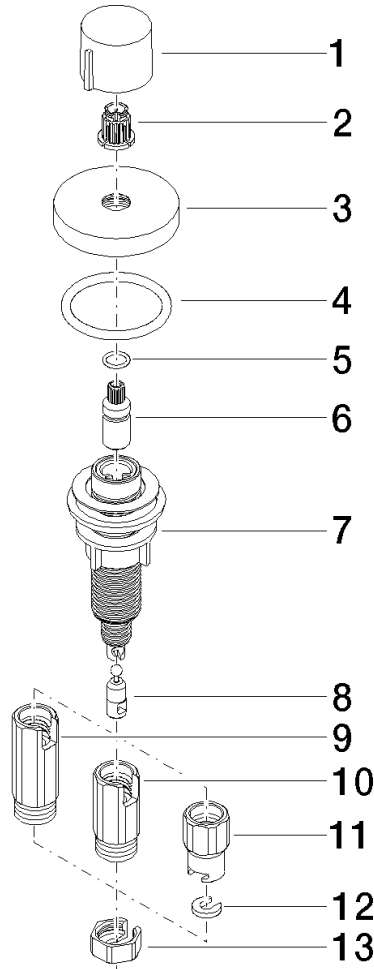

Strainer waste with control handle - Brushed Durabross (23kt Gold)

ELIO

10 710 970

- control for single basin
- including adapter for Bowden cable

Fits ELIO, ENO, MEM, META SQUARE, SYNC, TARA and TARA ULTRA

Fits: ELIO, MEM, TARA, TARA ULTRA, META SQUARE

	Brushed Durabross (23kt Gold)	10 710 970-28
	Chrome	10 710 970-00
	Brushed Platinum	10 710 970-06
	Platinum	10 710 970-08
	Durabross (23kt Gold)	10 710 970-09
	Dark Chrome	10 710 970-19
	Matte Black	10 710 970-33
	Brushed Champagne (22kt Gold)	10 710 970-46
	Champagne (22kt Gold)	10 710 970-47
	Brushed Chrome	10 710 970-93
	Brushed Dark Platinum	10 710 970-99

10 710 970

mm [inches]

10 710 970

Parts for other finishes can be found here: Chrome

Strainer waste with control handle - Brushed Durabrass (23kt Gold)

ELIO

10 710 970

Spare parts list

No.	Item Number	Name	Quantity used	Delivery time
	09 20 97 030-28	handle	13	20