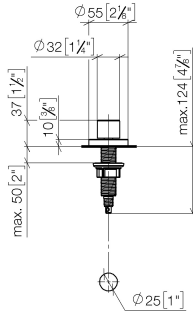

Strainer waste with control handle - Brushed Champagne (22kt Gold)

ELIO

10 710 970

- control for single basin
- including adapter for Bowden cable

Fits ELIO, ENO, MEM, META SQUARE, SYNC, TARA and TARA ULTRA

Fits: ELIO, MEM, TARA, TARA ULTRA, META SQUARE

	Brushed Champagne (22kt Gold)	10 710 970-46
	Chrome	10 710 970-00
	Brushed Platinum	10 710 970-06
	Platinum	10 710 970-08
	Durabrand (23kt Gold)	10 710 970-09
	Dark Chrome	10 710 970-19
	Brushed Durabrand (23kt Gold)	10 710 970-28
	Matte Black	10 710 970-33
	Champagne (22kt Gold)	10 710 970-47
	Brushed Chrome	10 710 970-93
	Brushed Dark Platinum	10 710 970-99

10 710 970

mm [inches]

10 710 970

Parts for other finishes can be found here: [Chrome](#)

Strainer waste with control handle - Brushed Champagne (22kt Gold)

ELIO

10 710 970

Spare parts list