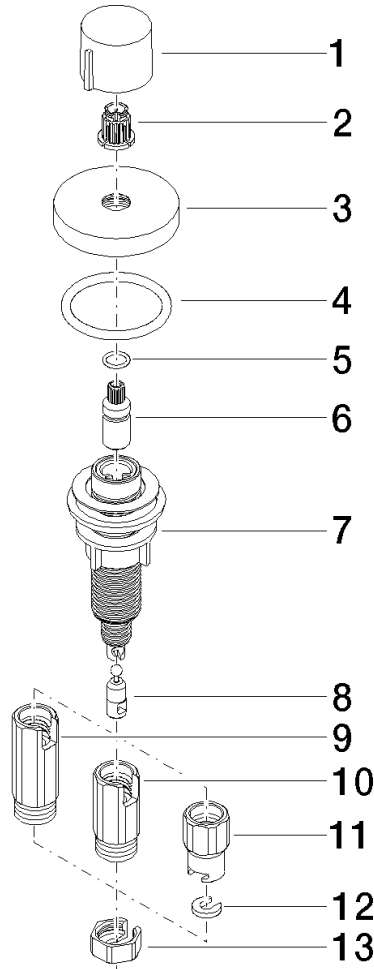

Strainer waste with control handle - Brushed Champagne (22kt Gold)

ELIO

10 710 970

- control for single basin
- including adapter for Bowden cable

Fits ELIO, ENO, MEM, META SQUARE, SYNC, TARA and TARA ULTRA

Fits: ELIO, MEM, TARA, TARA ULTRA, META SQUARE

	Brushed Champagne (22kt Gold)	10 710 970-46
	Chrome	10 710 970-00
	Brushed Platinum	10 710 970-06
	Platinum	10 710 970-08
	Durabrand (23kt Gold)	10 710 970-09
	Dark Chrome	10 710 970-19
	Brushed Durabrand (23kt Gold)	10 710 970-28
	Matte Black	10 710 970-33
	Champagne (22kt Gold)	10 710 970-47
	Brushed Chrome	10 710 970-93
	Brushed Dark Platinum	10 710 970-99

10 710 970

mm [inches]

10 710 970

Parts for other finishes can be found here: [Chrome](#)

Strainer waste with control handle - Brushed Champagne (22kt Gold)

ELIO

10 710 970

Spare parts list

No.	Item Number	Name	Quantity used	Delivery time
	09 20 97 030-46	handle	13	60