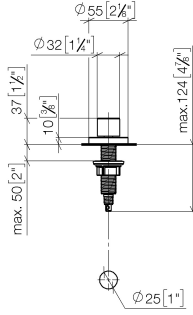

Strainer waste with control handle - Champagne (22kt Gold)

ELIO

10 710 970

- control for single basin
- including adapter for Bowden cable

Fits ELIO, ENO, MEM, META SQUARE, SYNC, TARA and TARA ULTRA

Fits: ELIO, MEM, TARA, TARA ULTRA, META SQUARE

10 710 970

mm [inches]

10 710 970

Parts for other finishes can be found here: [Chrome](#)

Strainer waste with control handle - Champagne (22kt Gold)

ELIO

10 710 970

Spare parts list