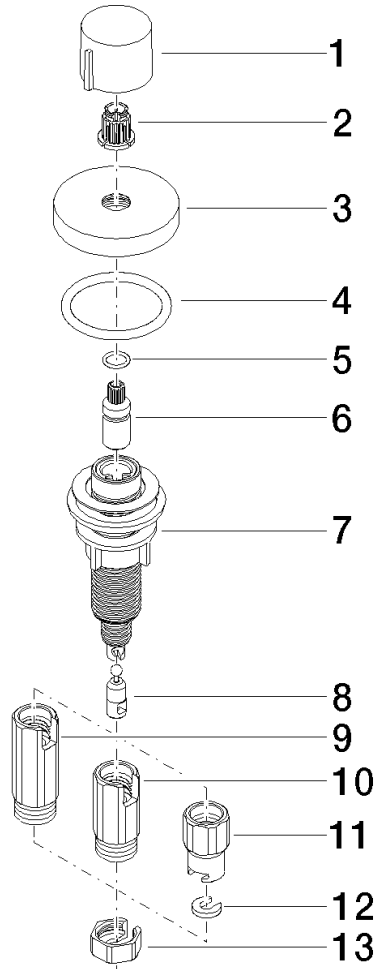

Strainer waste with control handle - Champagne (22kt Gold)

ELIO

10 710 970

- control for single basin
- including adapter for Bowden cable

Fits ELIO, ENO, MEM, META SQUARE, SYNC, TARA and TARA ULTRA

Fits: ELIO, MEM, TARA, TARA ULTRA, META SQUARE

	Champagne (22kt Gold)	10 710 970-47
	Chrome	10 710 970-00
	Brushed Platinum	10 710 970-06
	Platinum	10 710 970-08
	Durabross (23kt Gold)	10 710 970-09
	Dark Chrome	10 710 970-19
	Brushed Durabross (23kt Gold)	10 710 970-28
	Matte Black	10 710 970-33
	Brushed Champagne (22kt Gold)	10 710 970-46
	Brushed Chrome	10 710 970-93
	Brushed Dark Platinum	10 710 970-99

10 710 970

mm [inches]

10 710 970

Parts for other finishes can be found here: [Chrome](#)

Strainer waste with control handle - Champagne (22kt Gold)

ELIO

10 710 970

Spare parts list

No.	Item Number	Name	Quantity used	Delivery time
	09 20 97 030-47	handle	13	60