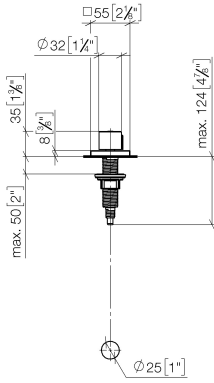

Strainer waste with control handle - Chrome

LOT

10 711 970

- control for single basin
- including adapter for Bowden cable

Fits LOT

	Chrome	10 711 970-00
	Brushed Platinum	10 711 970-06
	Platinum	10 711 970-08
	Durabress (23kt Gold)	10 711 970-09
	Dark Chrome	10 711 970-19
	Brushed Durabress (23kt Gold)	10 711 970-28
	Matte Black	10 711 970-33
	Brushed Champagne (22kt Gold)	10 711 970-46
	Champagne (22kt Gold)	10 711 970-47
	Brushed Chrome	10 711 970-93
	Brushed Dark Platinum	10 711 970-99

10 711 970

mm [inches]

10 711 970

Parts for other finishes can be found here: Brushed Platinum

## Strainer waste with control handle - Chrome

LOT

10 711 970

### Spare parts list

No.	Item Number	Name	Quantity used	Delivery time
	09 20 97 030-00	handle	13	10