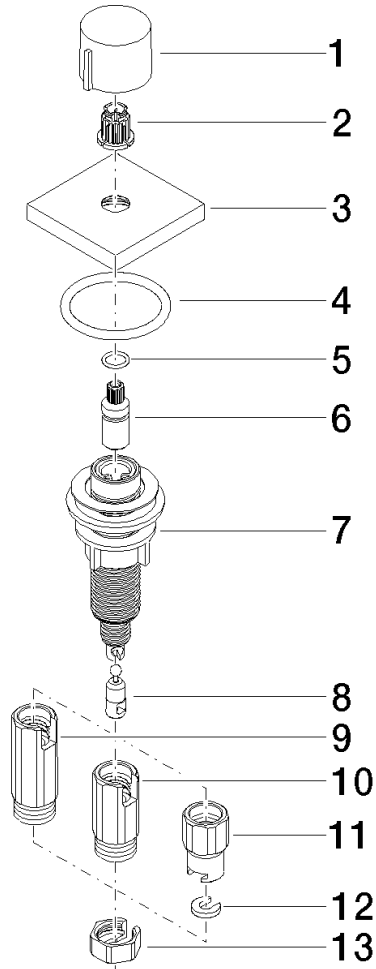

Strainer waste with control handle - Chrome

LOT

10 711 970

- control for single basin
- including adapter for Bowden cable

Fits LOT

	Chrome	10 711 970-00
	Brushed Platinum	10 711 970-06
	Platinum	10 711 970-08
	Durabress (23kt Gold)	10 711 970-09
	Dark Chrome	10 711 970-19
	Brushed Durabress (23kt Gold)	10 711 970-28
	Matte Black	10 711 970-33
	Brushed Champagne (22kt Gold)	10 711 970-46
	Champagne (22kt Gold)	10 711 970-47
	Brushed Chrome	10 711 970-93
	Brushed Dark Platinum	10 711 970-99

10 711 970

mm [inches]

10 711 970

Parts for other finishes can be found here: Brushed Platinum

## Strainer waste with control handle - Chrome

LOT

10 711 970

### Spare parts list

No.	Item Number	Name	Quantity used	Delivery time
	09 20 97 030-00	handle	13	10