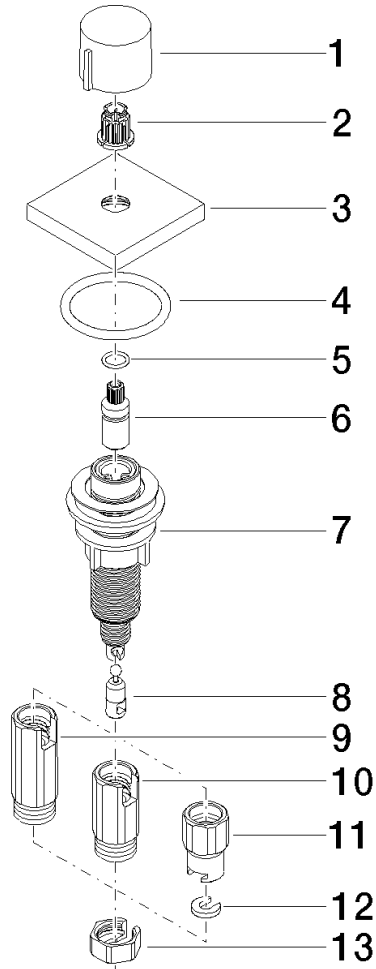

Strainer waste with control handle - Platinum

LOT

10 711 970

- control for single basin
- including adapter for Bowden cable

Fits LOT

	Platinum	10 711 970-08
	Chrome	10 711 970-00
	Brushed Platinum	10 711 970-06
	Durabress (23kt Gold)	10 711 970-09
	Dark Chrome	10 711 970-19
	Brushed Durabress (23kt Gold)	10 711 970-28
	Matte Black	10 711 970-33
	Brushed Champagne (22kt Gold)	10 711 970-46
	Champagne (22kt Gold)	10 711 970-47
	Brushed Chrome	10 711 970-93
	Brushed Dark Platinum	10 711 970-99

10 711 970

mm [inches]

10 711 970

Parts for other finishes can be found here: Chrome

Strainer waste with control handle - Platinum

LOT

10 711 970

Spare parts list

No.	Item Number	Name	Quantity used	Delivery time
	09 20 97 030-08	handle	13	40