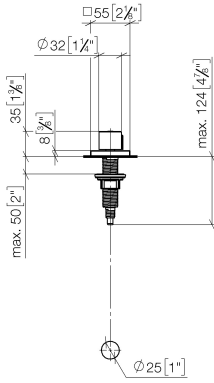

Strainer waste with control handle - Platinum

LOT

10 711 970

- control for single basin
- including adapter for Bowden cable

Fits LOT

	Platinum	10 711 970-08
	Chrome	10 711 970-00
	Brushed Platinum	10 711 970-06
	Durabress (23kt Gold)	10 711 970-09
	Dark Chrome	10 711 970-19
	Brushed Durabress (23kt Gold)	10 711 970-28
	Matte Black	10 711 970-33
	Brushed Champagne (22kt Gold)	10 711 970-46
	Champagne (22kt Gold)	10 711 970-47
	Brushed Chrome	10 711 970-93
	Brushed Dark Platinum	10 711 970-99

10 711 970

mm [inches]

10 711 970

Parts for other finishes can be found here: Chrome

Strainer waste with control handle - Platinum

LOT

10 711 970

Spare parts list

No.	Item Number	Name	Quantity used	Delivery time
	09 20 97 030-08	handle	13	40