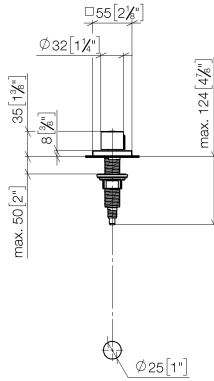

Strainer waste with control handle - Durabross (23kt Gold)

LOT

10 711 970

- control for single basin
- including adapter for Bowden cable

Fits LOT

	Durabross (23kt Gold)	10 711 970-09
	Chrome	10 711 970-00
	Brushed Platinum	10 711 970-06
	Platinum	10 711 970-08
	Dark Chrome	10 711 970-19
	Brushed Durabross (23kt Gold)	10 711 970-28
	Matte Black	10 711 970-33
	Brushed Champagne (22kt Gold)	10 711 970-46
	Champagne (22kt Gold)	10 711 970-47
	Brushed Chrome	10 711 970-93
	Brushed Dark Platinum	10 711 970-99

10 711 970

mm [inches]

10 711 970

Parts for other finishes can be found here: [Chrome](#)

Strainer waste with control handle - Durabrass (23kt Gold)

LOT

10 711 970

Spare parts list

No.	Item Number	Name	Quantity used	Delivery time
	09 20 97 030-09	handle	13	40