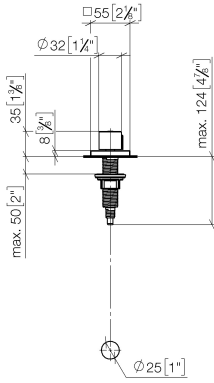

## Strainer waste with control handle - Dark Chrome

LOT

10 711 970

- control for single basin
- including adapter for Bowden cable

Fits LOT

	Dark Chrome	10 711 970-19
	Chrome	10 711 970-00
	Brushed Platinum	10 711 970-06
	Platinum	10 711 970-08
	Durabress (23kt Gold)	10 711 970-09
	Brushed Durabress (23kt Gold)	10 711 970-28
	Matte Black	10 711 970-33
	Brushed Champagne (22kt Gold)	10 711 970-46
	Champagne (22kt Gold)	10 711 970-47
	Brushed Chrome	10 711 970-93
	Brushed Dark Platinum	10 711 970-99

10 711 970

mm [inches]

10 711 970

Parts for other finishes can be found here: [Chrome](#)

Strainer waste with control handle - Dark Chrome

LOT

10 711 970