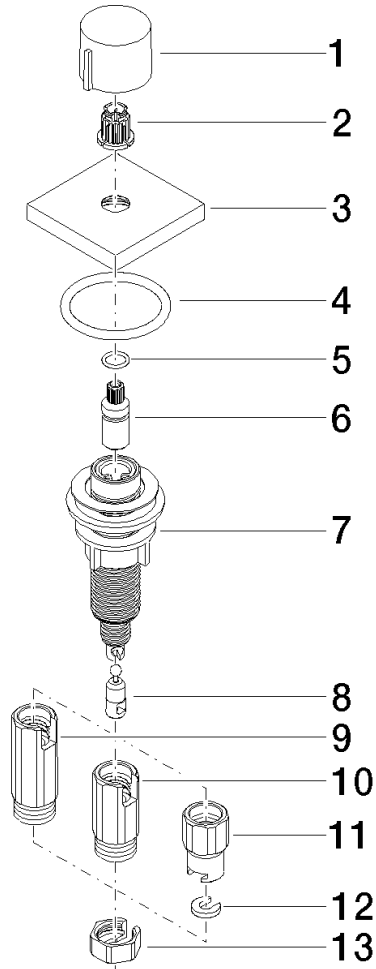

## Strainer waste with control handle - Dark Chrome

LOT

10 711 970

- control for single basin
- including adapter for Bowden cable

Fits LOT

	Dark Chrome	10 711 970-19
	Chrome	10 711 970-00
	Brushed Platinum	10 711 970-06
	Platinum	10 711 970-08
	Durabress (23kt Gold)	10 711 970-09
	Brushed Durabress (23kt Gold)	10 711 970-28
	Matte Black	10 711 970-33
	Brushed Champagne (22kt Gold)	10 711 970-46
	Champagne (22kt Gold)	10 711 970-47
	Brushed Chrome	10 711 970-93
	Brushed Dark Platinum	10 711 970-99

10 711 970

mm [inches]

10 711 970

Parts for other finishes can be found here: [Chrome](#)

Strainer waste with control handle - Dark Chrome

LOT

10 711 970

## Spare parts list