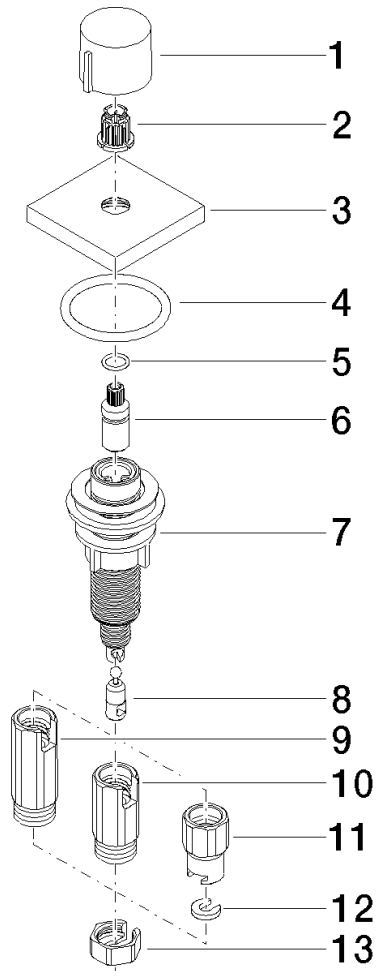

Strainer waste with control handle - Brushed Durabross (23kt Gold)

LOT

10 711 970

- control for single basin
- including adapter for Bowden cable

Fits LOT

	Brushed Durabross (23kt Gold)	10 711 970-28
	Chrome	10 711 970-00
	Brushed Platinum	10 711 970-06
	Platinum	10 711 970-08
	Durabross (23kt Gold)	10 711 970-09
	Dark Chrome	10 711 970-19
	Matte Black	10 711 970-33
	Brushed Champagne (22kt Gold)	10 711 970-46
	Champagne (22kt Gold)	10 711 970-47
	Brushed Chrome	10 711 970-93
	Brushed Dark Platinum	10 711 970-99

10 711 970

mm [inches]

10 711 970

Parts for other finishes can be found here: Chrome

Strainer waste with control handle - Brushed Durabrass (23kt Gold)

LOT

10 711 970

Spare parts list

No.	Item Number	Name	Quantity used	Delivery time
	09 20 97 030-28	handle	13	20