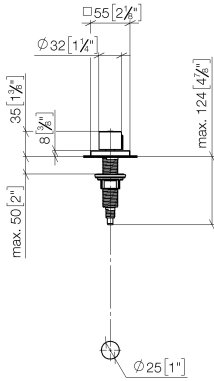

Strainer waste with control handle - Brushed Durabross (23kt Gold)

LOT

10 711 970

- control for single basin
- including adapter for Bowden cable

Fits LOT

	Brushed Durabross (23kt Gold)	10 711 970-28
	Chrome	10 711 970-00
	Brushed Platinum	10 711 970-06
	Platinum	10 711 970-08
	Durabross (23kt Gold)	10 711 970-09
	Dark Chrome	10 711 970-19
	Matte Black	10 711 970-33
	Brushed Champagne (22kt Gold)	10 711 970-46
	Champagne (22kt Gold)	10 711 970-47
	Brushed Chrome	10 711 970-93
	Brushed Dark Platinum	10 711 970-99

10 711 970

mm [inches]

10 711 970

Parts for other finishes can be found here: Chrome

Strainer waste with control handle - Brushed Durabrass (23kt Gold)

LOT

10 711 970

Spare parts list

No.	Item Number	Name	Quantity used	Delivery time
	09 20 97 030-28	handle	13	20