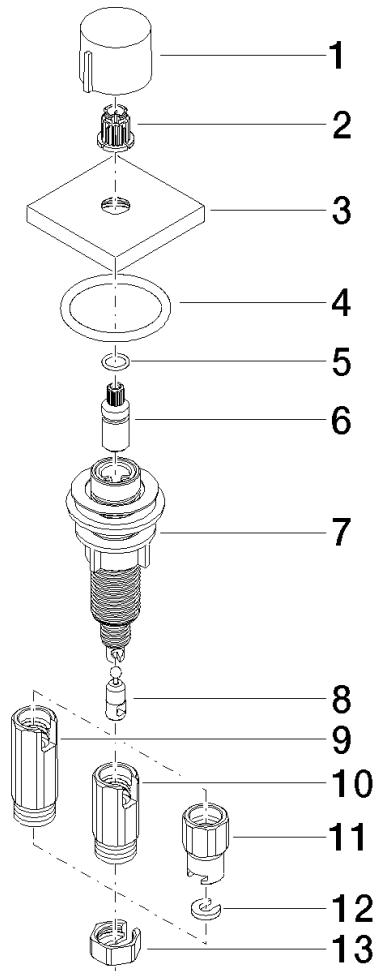

Strainer waste with control handle - Matte Black

LOT

10 711 970

- control for single basin
- including adapter for Bowden cable

Fits LOT

	Matte Black	10 711 970-33
	Chrome	10 711 970-00
	Brushed Platinum	10 711 970-06
	Platinum	10 711 970-08
	Durabress (23kt Gold)	10 711 970-09
	Dark Chrome	10 711 970-19
	Brushed Durabress (23kt Gold)	10 711 970-28
	Brushed Champagne (22kt Gold)	10 711 970-46
	Champagne (22kt Gold)	10 711 970-47
	Brushed Chrome	10 711 970-93
	Brushed Dark Platinum	10 711 970-99

10 711 970

mm [inches]

10 711 970

Parts for other finishes can be found here: [Chrome](#)

Strainer waste with control handle - Matte Black

LOT

10 711 970

Spare parts list

No.	Item Number	Name	Quantity used	Delivery time
	09 20 97 030-33	handle	13	2