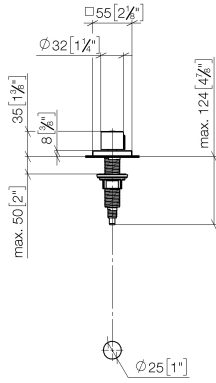

Strainer waste with control handle - Matte Black

LOT

10 711 970

- control for single basin
- including adapter for Bowden cable

Fits LOT

	Matte Black	10 711 970-33
	Chrome	10 711 970-00
	Brushed Platinum	10 711 970-06
	Platinum	10 711 970-08
	Durabress (23kt Gold)	10 711 970-09
	Dark Chrome	10 711 970-19
	Brushed Durabress (23kt Gold)	10 711 970-28
	Brushed Champagne (22kt Gold)	10 711 970-46
	Champagne (22kt Gold)	10 711 970-47
	Brushed Chrome	10 711 970-93
	Brushed Dark Platinum	10 711 970-99

10 711 970

mm [inches]

10 711 970

Parts for other finishes can be found here: [Chrome](#)

Strainer waste with control handle - Matte Black

LOT

10 711 970

Spare parts list