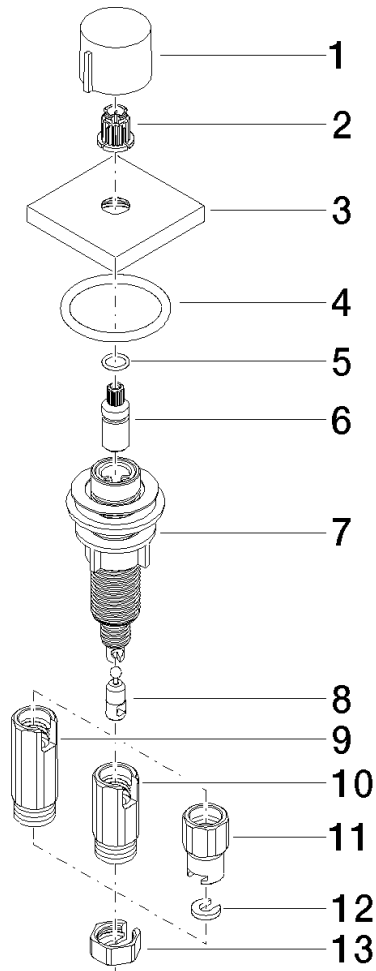

## Strainer waste with control handle - Brushed Champagne (22kt Gold)

LOT

10 711 970

- control for single basin
- including adapter for Bowden cable

Fits LOT

	Brushed Champagne (22kt Gold)	10 711 970-46
	Chrome	10 711 970-00
	Brushed Platinum	10 711 970-06
	Platinum	10 711 970-08
	Durabress (23kt Gold)	10 711 970-09
	Dark Chrome	10 711 970-19
	Brushed Durabress (23kt Gold)	10 711 970-28
	Matte Black	10 711 970-33
	Champagne (22kt Gold)	10 711 970-47
	Brushed Chrome	10 711 970-93
	Brushed Dark Platinum	10 711 970-99

10 711 970

mm [inches]

10 711 970

Parts for other finishes can be found here: [Chrome](#)

Strainer waste with control handle - Brushed Champagne (22kt Gold)

LOT

10 711 970

**Spare parts list**

No.	Item Number	Name	Quantity used	Delivery time
	09 20 97 030-46	handle	13	60