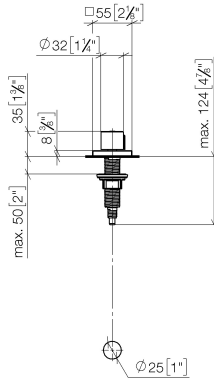

## Strainer waste with control handle - Brushed Champagne (22kt Gold)

LOT

10 711 970

- control for single basin
- including adapter for Bowden cable

Fits LOT

	Brushed Champagne (22kt Gold)	10 711 970-46
	Chrome	10 711 970-00
	Brushed Platinum	10 711 970-06
	Platinum	10 711 970-08
	Durabress (23kt Gold)	10 711 970-09
	Dark Chrome	10 711 970-19
	Brushed Durabress (23kt Gold)	10 711 970-28
	Matte Black	10 711 970-33
	Champagne (22kt Gold)	10 711 970-47
	Brushed Chrome	10 711 970-93
	Brushed Dark Platinum	10 711 970-99

10 711 970

mm [inches]

10 711 970

Parts for other finishes can be found here: [Chrome](#)

Strainer waste with control handle - Brushed Champagne (22kt Gold)

LOT

10 711 970

**Spare parts list**