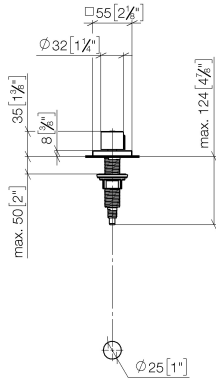

Strainer waste with control handle - Champagne (22kt Gold)

LOT

10 711 970

- control for single basin
- including adapter for Bowden cable

Fits LOT

| | | |
|--|-------------------------------|---------------|
|  | Champagne (22kt Gold) | 10 711 970-47 |
|  | Chrome | 10 711 970-00 |
|  | Brushed Platinum | 10 711 970-06 |
|  | Platinum | 10 711 970-08 |
|  | Durabross (23kt Gold) | 10 711 970-09 |
|  | Dark Chrome | 10 711 970-19 |
|  | Brushed Durabross (23kt Gold) | 10 711 970-28 |
|  | Matte Black | 10 711 970-33 |
|  | Brushed Champagne (22kt Gold) | 10 711 970-46 |
|  | Brushed Chrome | 10 711 970-93 |
|  | Brushed Dark Platinum | 10 711 970-99 |

10 711 970

mm [inches]

10 711 970

Parts for other finishes can be found here: [Chrome](#)

Strainer waste with control handle - Champagne (22kt Gold)

LOT

10 711 970

Spare parts list