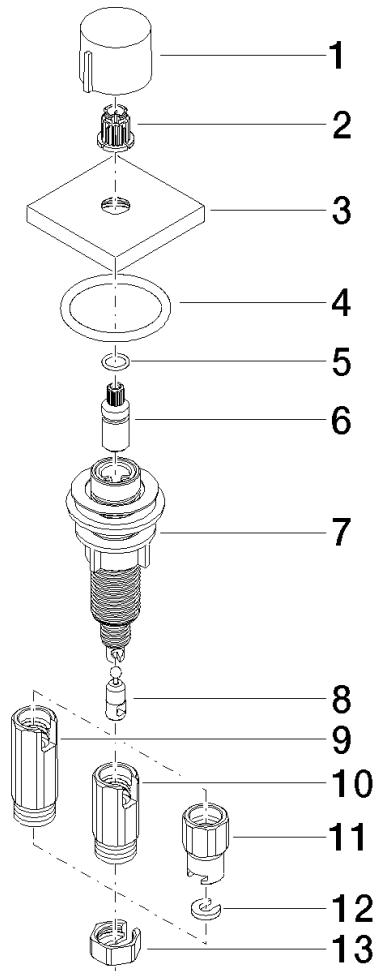

Strainer waste with control handle - Champagne (22kt Gold)

LOT

10 711 970

- control for single basin
- including adapter for Bowden cable

Fits LOT

| | | |
|--|-------------------------------|---------------|
|  | Champagne (22kt Gold) | 10 711 970-47 |
|  | Chrome | 10 711 970-00 |
|  | Brushed Platinum | 10 711 970-06 |
|  | Platinum | 10 711 970-08 |
|  | Durabross (23kt Gold) | 10 711 970-09 |
|  | Dark Chrome | 10 711 970-19 |
|  | Brushed Durabross (23kt Gold) | 10 711 970-28 |
|  | Matte Black | 10 711 970-33 |
|  | Brushed Champagne (22kt Gold) | 10 711 970-46 |
|  | Brushed Chrome | 10 711 970-93 |
|  | Brushed Dark Platinum | 10 711 970-99 |

10 711 970

mm [inches]

10 711 970

Parts for other finishes can be found here: [Chrome](#)

Strainer waste with control handle - Champagne (22kt Gold)

LOT

10 711 970

Spare parts list

| No. | Item Number | Name | Quantity used | Delivery time |
|-----|-----------------|--------|---------------|---------------|
| | 09 20 97 030-47 | handle | 13 | 60 |