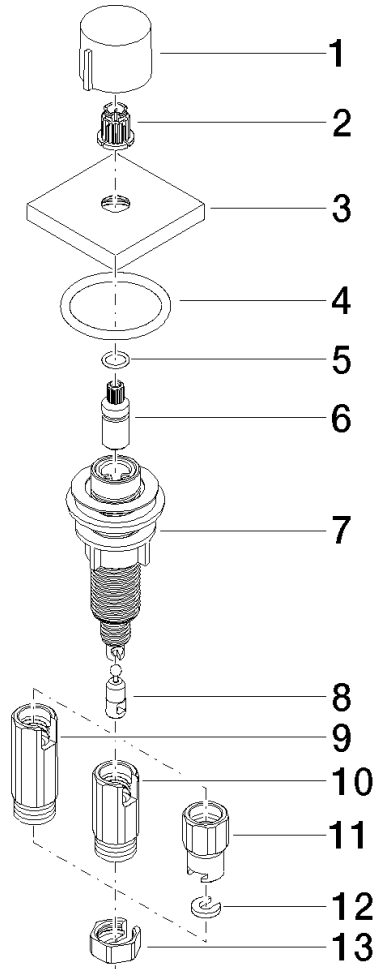

**Strainer waste with control handle - Brushed Chrome**

LOT

10 711 970

- control for single basin
- including adapter for Bowden cable

Fits LOT

	Brushed Chrome	10 711 970-93
	Chrome	10 711 970-00
	Brushed Platinum	10 711 970-06
	Platinum	10 711 970-08
	Durabress (23kt Gold)	10 711 970-09
	Dark Chrome	10 711 970-19
	Brushed Durabress (23kt Gold)	10 711 970-28
	Matte Black	10 711 970-33
	Brushed Champagne (22kt Gold)	10 711 970-46
	Champagne (22kt Gold)	10 711 970-47
	Brushed Dark Platinum	10 711 970-99

Strainer waste with control handle - Brushed Chrome

LOT

10 711 970

mm [inches]

10 711 970

Parts for other finishes can be found here: [Chrome](#)

## Strainer waste with control handle - Brushed Chrome

LOT

10 711 970

### Spare parts list

No.	Item Number	Name	Quantity used	Delivery time
	09 20 97 030-93	handle	13	60