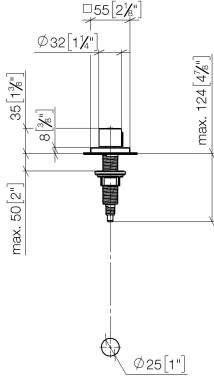

**Strainer waste with control handle - Brushed Chrome**

LOT

10 711 970

- control for single basin
- including adapter for Bowden cable

Fits LOT

	Brushed Chrome	10 711 970-93
	Chrome	10 711 970-00
	Brushed Platinum	10 711 970-06
	Platinum	10 711 970-08
	Durabress (23kt Gold)	10 711 970-09
	Dark Chrome	10 711 970-19
	Brushed Durabress (23kt Gold)	10 711 970-28
	Matte Black	10 711 970-33
	Brushed Champagne (22kt Gold)	10 711 970-46
	Champagne (22kt Gold)	10 711 970-47
	Brushed Dark Platinum	10 711 970-99

Strainer waste with control handle - Brushed Chrome

LOT

10 711 970

mm [inches]

10 711 970

Parts for other finishes can be found here: [Chrome](#)

## Strainer waste with control handle - Brushed Chrome

LOT

10 711 970

### Spare parts list

No.	Item Number	Name	Quantity used	Delivery time
	09 20 97 030-93	handle	13	60