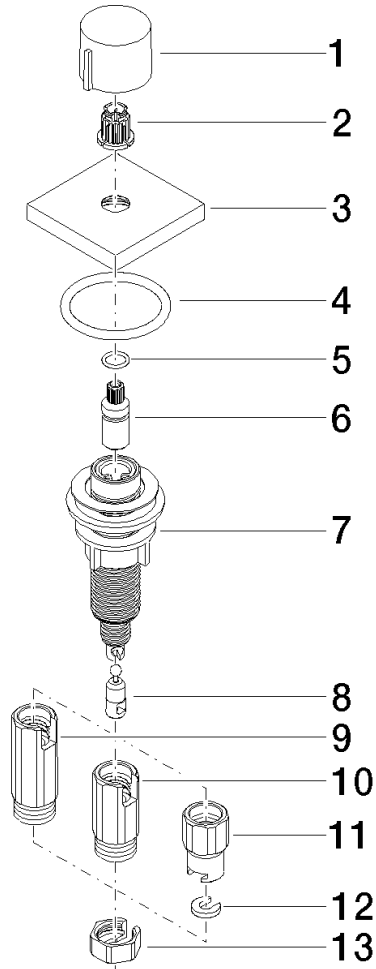

Strainer waste with control handle - Brushed Dark Platinum

LOT

10 711 970

- control for single basin
- including adapter for Bowden cable

Fits LOT

	Brushed Dark Platinum	10 711 970-99
	Chrome	10 711 970-00
	Brushed Platinum	10 711 970-06
	Platinum	10 711 970-08
	Durabress (23kt Gold)	10 711 970-09
	Dark Chrome	10 711 970-19
	Brushed Durabress (23kt Gold)	10 711 970-28
	Matte Black	10 711 970-33
	Brushed Champagne (22kt Gold)	10 711 970-46
	Champagne (22kt Gold)	10 711 970-47
	Brushed Chrome	10 711 970-93

10 711 970

mm [inches]

10 711 970

Parts for other finishes can be found here: Chrome

Strainer waste with control handle - Brushed Dark Platinum

LOT

10 711 970

Spare parts list

No.	Item Number	Name	Quantity used	Delivery time
	09 20 97 030-99	handle	13	30