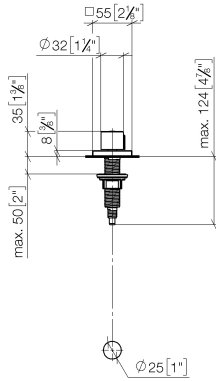

Strainer waste with control handle - Brushed Dark Platinum

LOT

10 711 970

- control for single basin
- including adapter for Bowden cable

Fits LOT

	Brushed Dark Platinum	10 711 970-99
	Chrome	10 711 970-00
	Brushed Platinum	10 711 970-06
	Platinum	10 711 970-08
	Durabress (23kt Gold)	10 711 970-09
	Dark Chrome	10 711 970-19
	Brushed Durabress (23kt Gold)	10 711 970-28
	Matte Black	10 711 970-33
	Brushed Champagne (22kt Gold)	10 711 970-46
	Champagne (22kt Gold)	10 711 970-47
	Brushed Chrome	10 711 970-93

10 711 970

mm [inches]

10 711 970

Parts for other finishes can be found here: Chrome

Strainer waste with control handle - Brushed Dark Platinum

LOT

10 711 970

Spare parts list