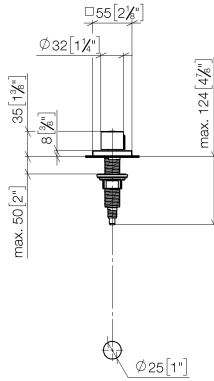

Strainer waste with control handle - Brushed Dark Platinum

LOT

10 711 970

- control for single basin
- including adapter for Bowden cable

Fits LOT

	Brushed Dark Platinum	10 711 970-99
	Chrome	10 711 970-00
	Brushed Platinum	10 711 970-06
	Platinum	10 711 970-08
	Durabress (23kt Gold)	10 711 970-09
	Dark Chrome	10 711 970-19
	Brushed Durabress (23kt Gold)	10 711 970-28
	Matte Black	10 711 970-33
	Brushed Champagne (22kt Gold)	10 711 970-46
	Champagne (22kt Gold)	10 711 970-47
	Brushed Chrome	10 711 970-93

10 711 970

mm [inches]

10 711 970

Parts for other finishes can be found here: Chrome

Strainer waste with control handle - Brushed Dark Platinum

LOT

10 711 970

Spare parts list