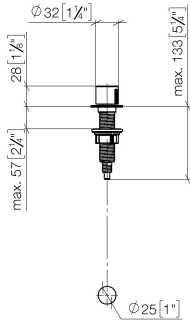

Strainer waste with control handle - Chrome

ELIO

10 712 970

- control for single basin
- including adapter for Bowden cable

Fits ELIO, ENO, MEM, META SQUARE, SYNC and TARA ULTRA

Fits: ELIO, MEM, ENO, SYNC, TARA ULTRA, META SQUARE

	Chrome	10 712 970-00
	Brushed Platinum	10 712 970-06
	Platinum	10 712 970-08
	Durabress (23kt Gold)	10 712 970-09
	Dark Chrome	10 712 970-19
	Brushed Durabress (23kt Gold)	10 712 970-28
	Matte Black	10 712 970-33
	Brushed Champagne (22kt Gold)	10 712 970-46
	Champagne (22kt Gold)	10 712 970-47
	Brushed Chrome	10 712 970-93
	Brushed Dark Platinum	10 712 970-99

10 712 970

mm [inches]

10 712 970

Parts for other finishes can be found here: Brushed Platinum

Strainer waste with control handle - Chrome

ELIO

10 712 970

Spare parts list